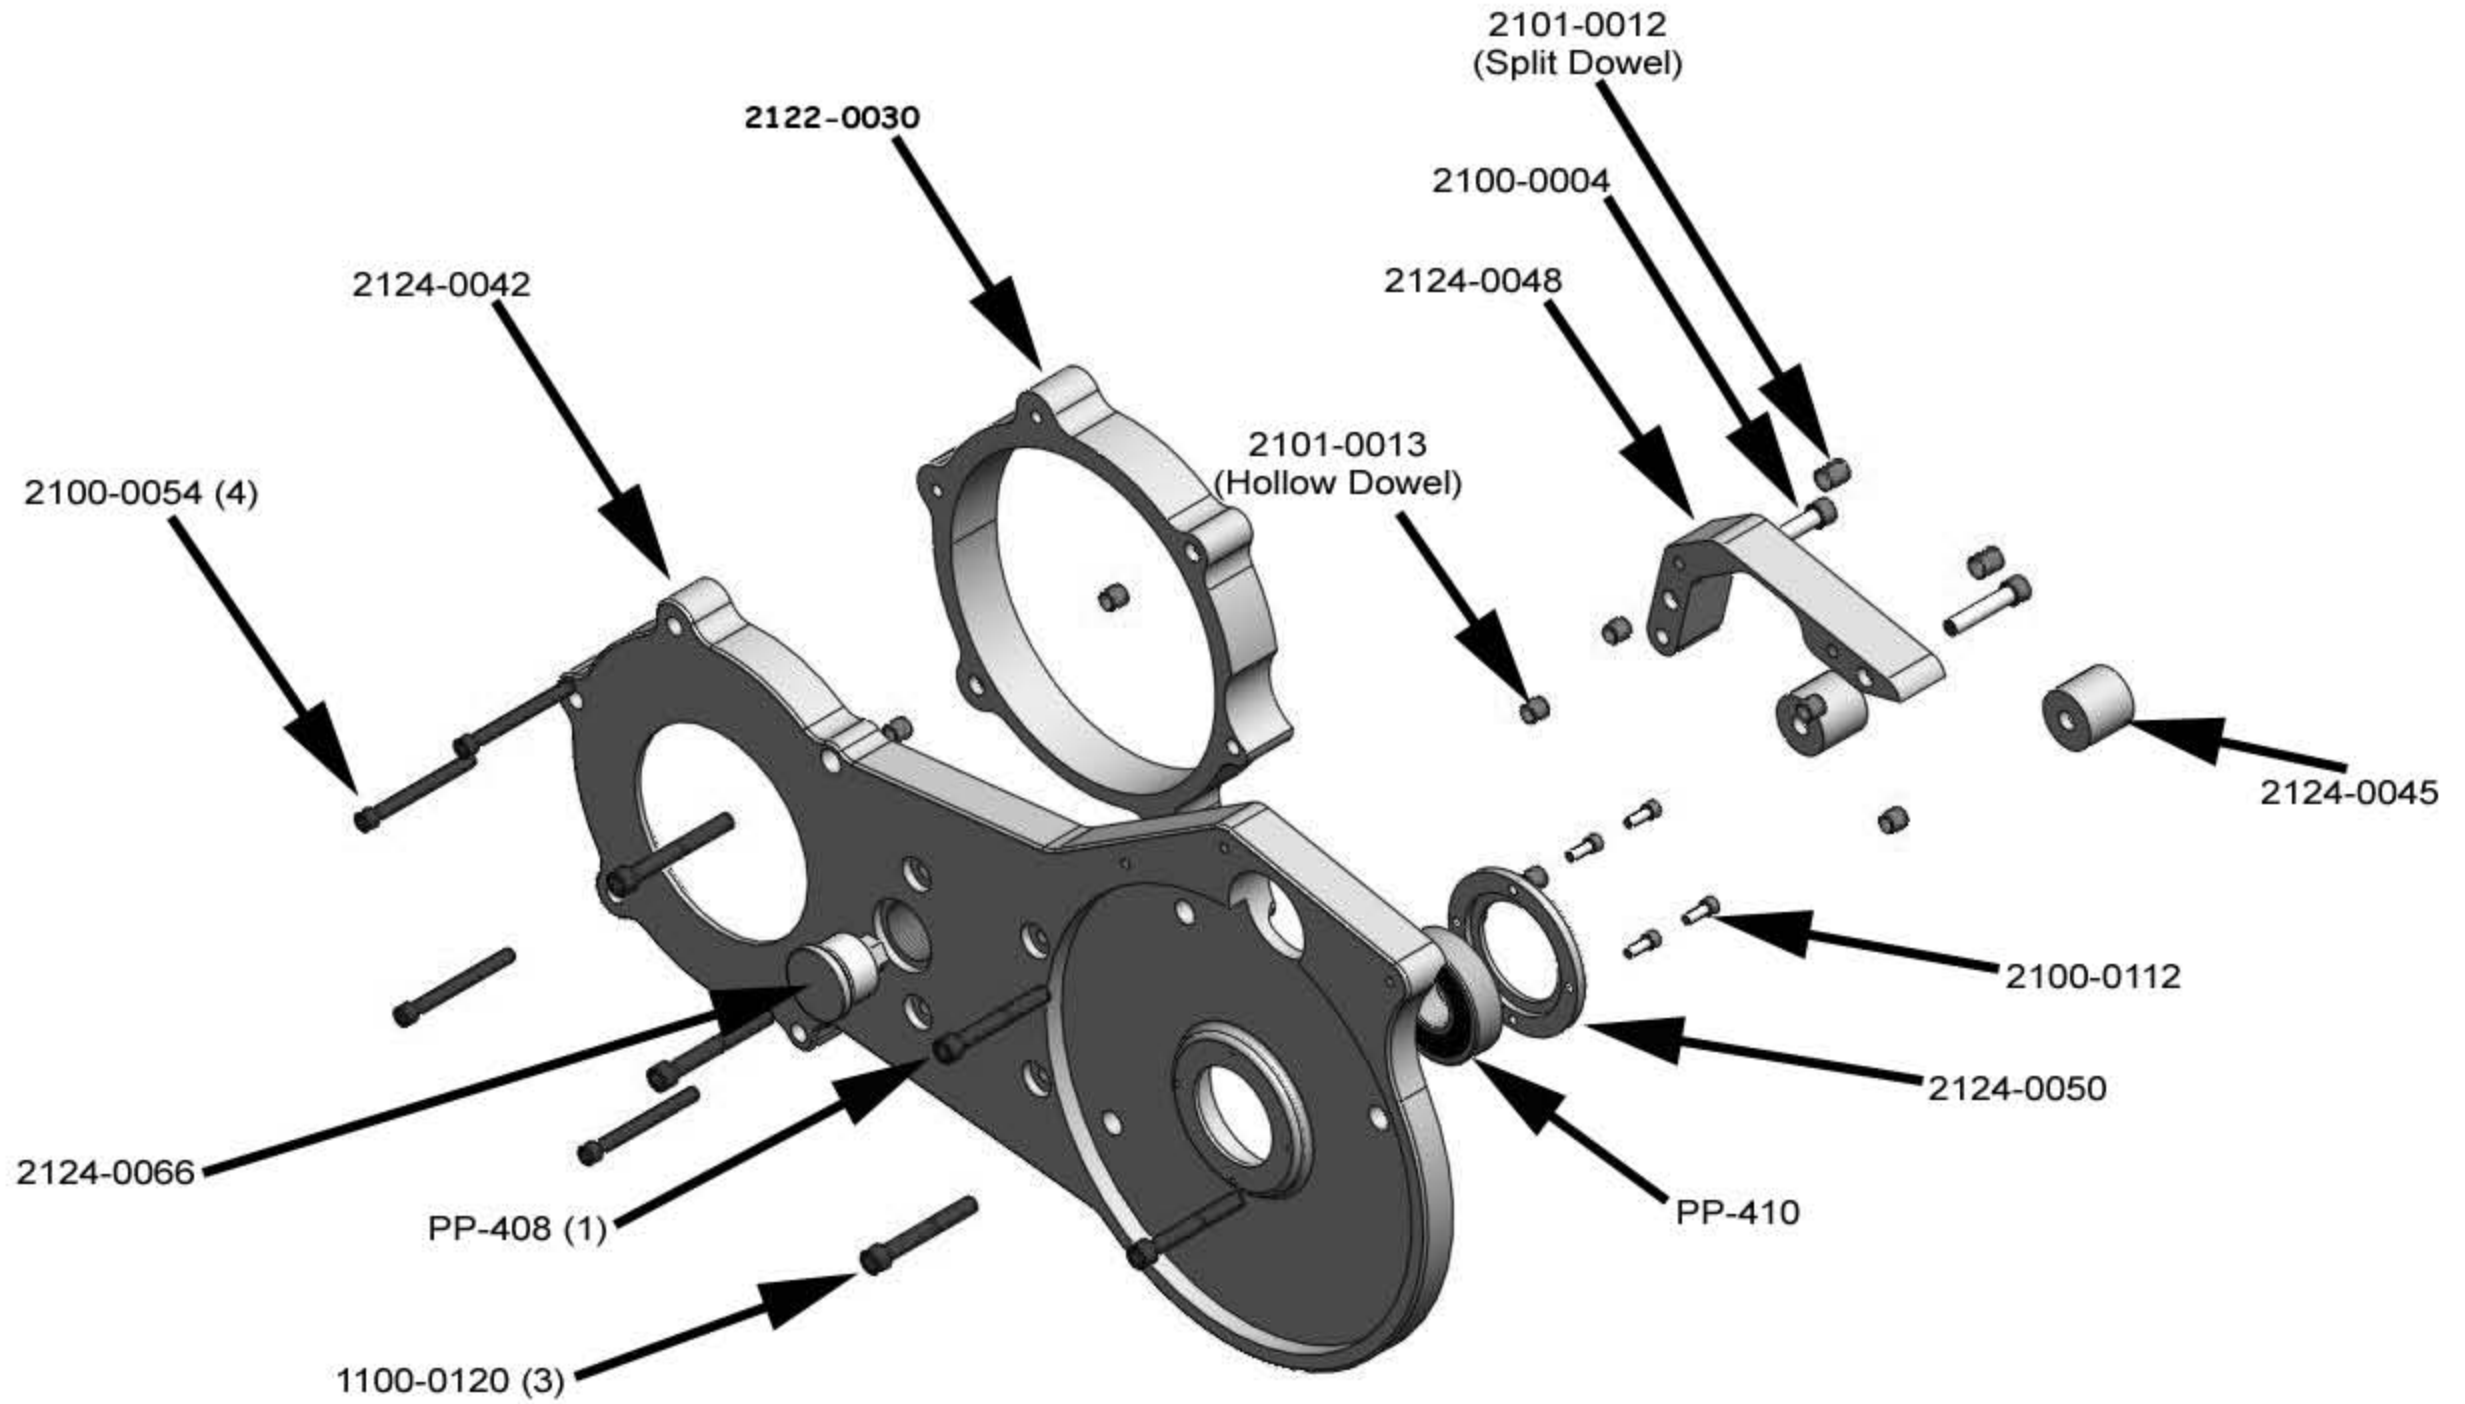

Brute IV Extreme 2007

Outer Guard Ay.

2014-0026

Brute IV Extreme 2007  
Clutch Ay.  
Clutch Pack Ay. (2048-0053)

Brute IV Extreme 2007  
Front Pulley Ay.  
For 240 Rear Tire Softail Models

Brute IV Extreme 2007  
Motorplate Ay.  
2121-0020  
For 240 Tire Softail Models

RIVERA PRIMO INC.

BRUTE IV EXTREME 2007 (240 REAR TIRE MODELS)

EXPLODED VIEWS HOME OF GENUINE PRIMO BELT DRIVES

Brute IV Extreme 2007  
Clutch Basket & Hub Ay.  
2020-0022