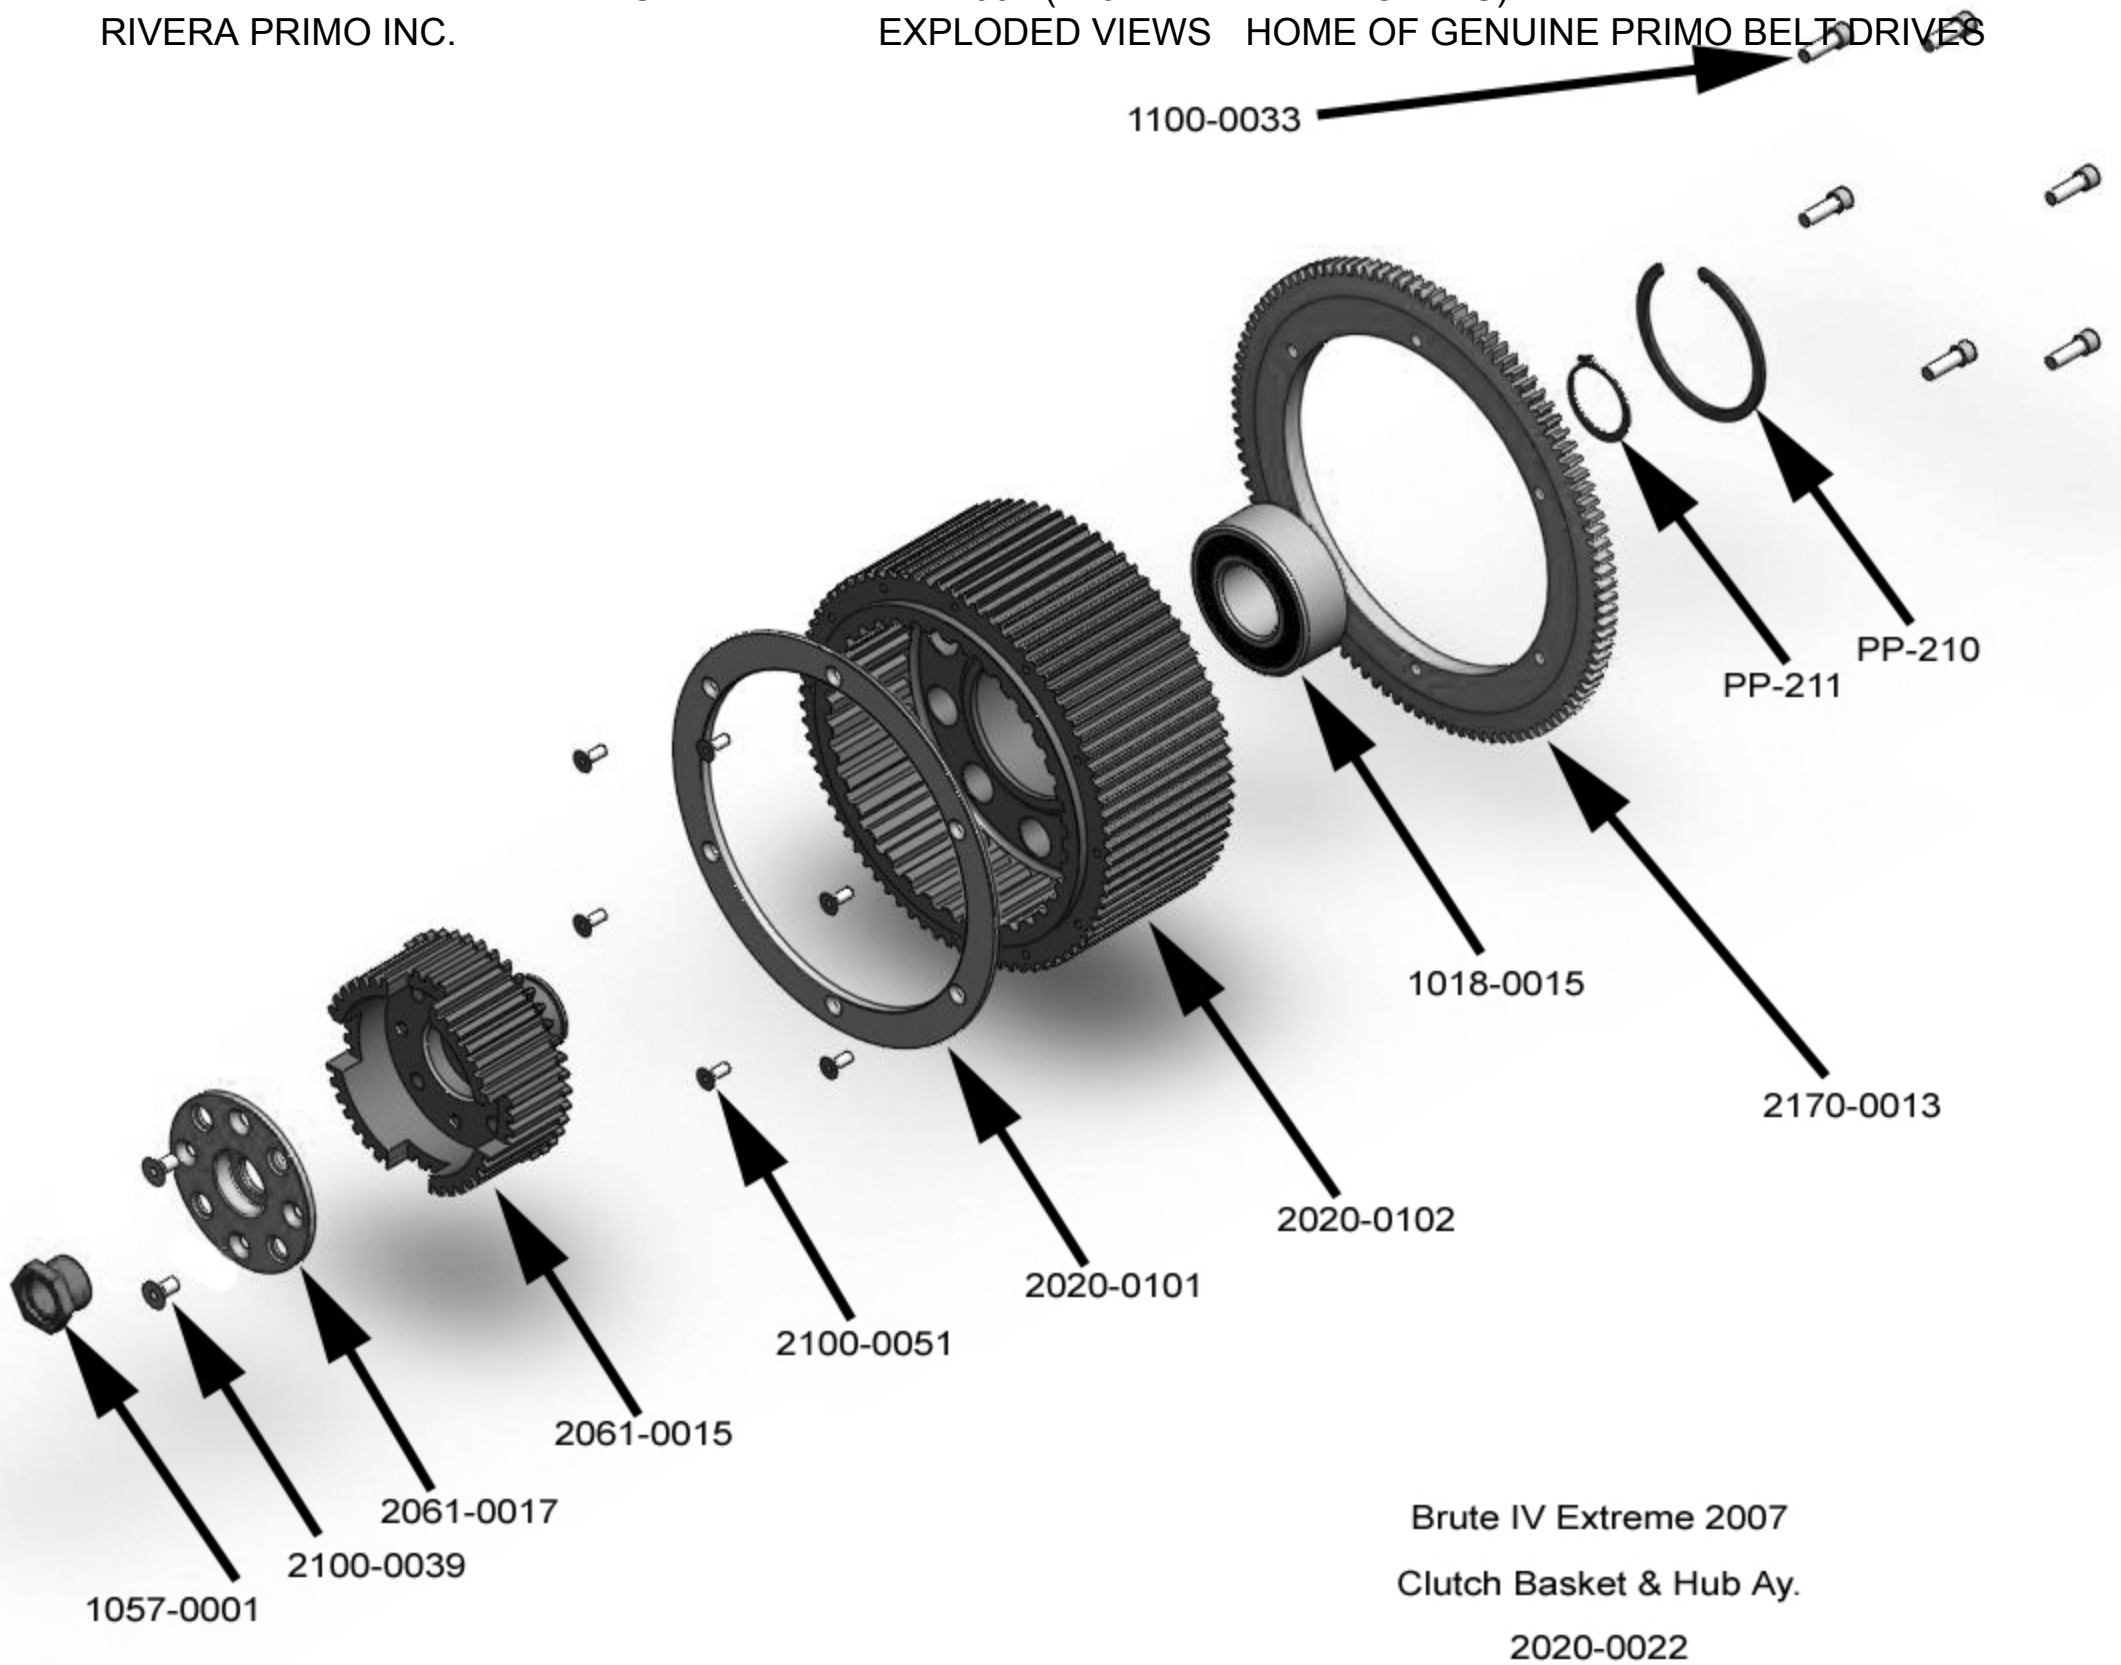

Brute IV Extreme 2007

Outer Guard Ay.

2014-0026

Brute IV Extreme 2007  
Clutch Ay.  
Clutch Pack Ay. (2048-0053)

Brute IV Extreme 2007  
Front Pulley Ay.  
For 240 Rear Tire Softail Models

Brute IV Extreme 2007  
Motorplate Ay.  
2121-0020  
For 240 Tire Softail Models

RIVERA PRIMO INC.

BRUTE IV EXTREME 2007 (240 REAR TIRE MODELS)

EXPLODED VIEWS HOME OF GENUINE PRIMO BELT DRIVES

Brute IV Extreme 2007  
Clutch Basket & Hub Ay.  
2020-0022