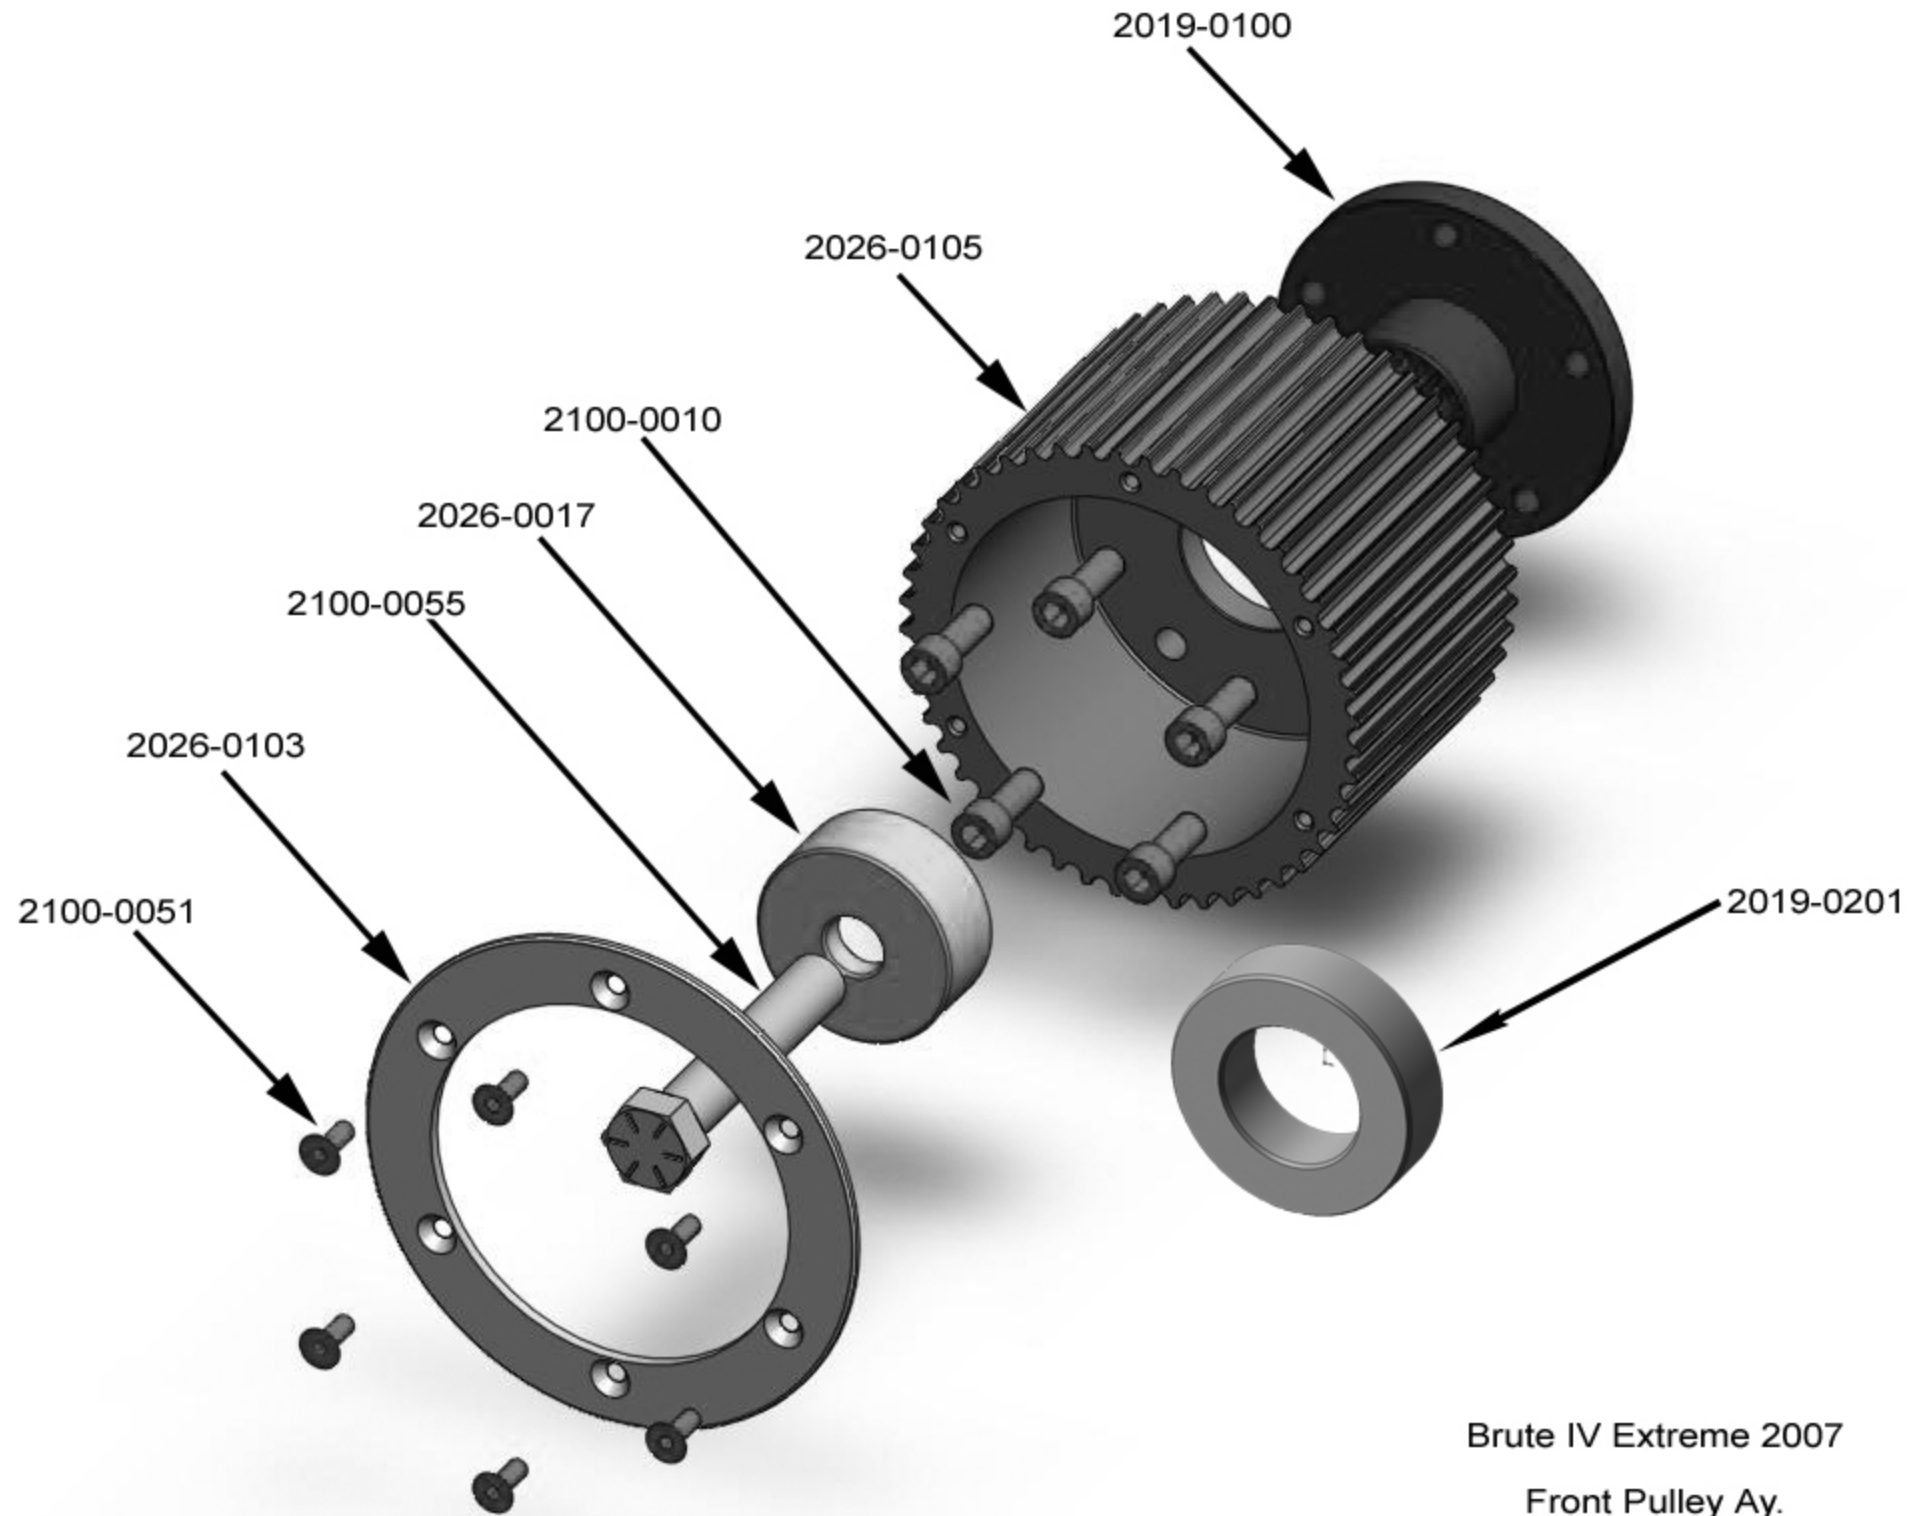

Brute IV Extreme 2007

Outer Guard Ay.

2014-0026

Brute IV Extreme 2007  
Clutch Ay.  
Clutch Pack Ay. (2048-0053)

Brute IV Extreme 2007  
Front Pulley Ay.  
For 240 Rear Tire Softail Models

Brute IV Extreme 2007  
Motorplate Ay.  
2121-0020  
For 240 Tire Softail Models

RIVERA PRIMO INC.

BRUTE IV EXTREME 2007 (240 REAR TIRE MODELS)

EXPLODED VIEWS HOME OF GENUINE PRIMO BELT DRIVES

Brute IV Extreme 2007  
Clutch Basket & Hub Ay.  
2020-0022