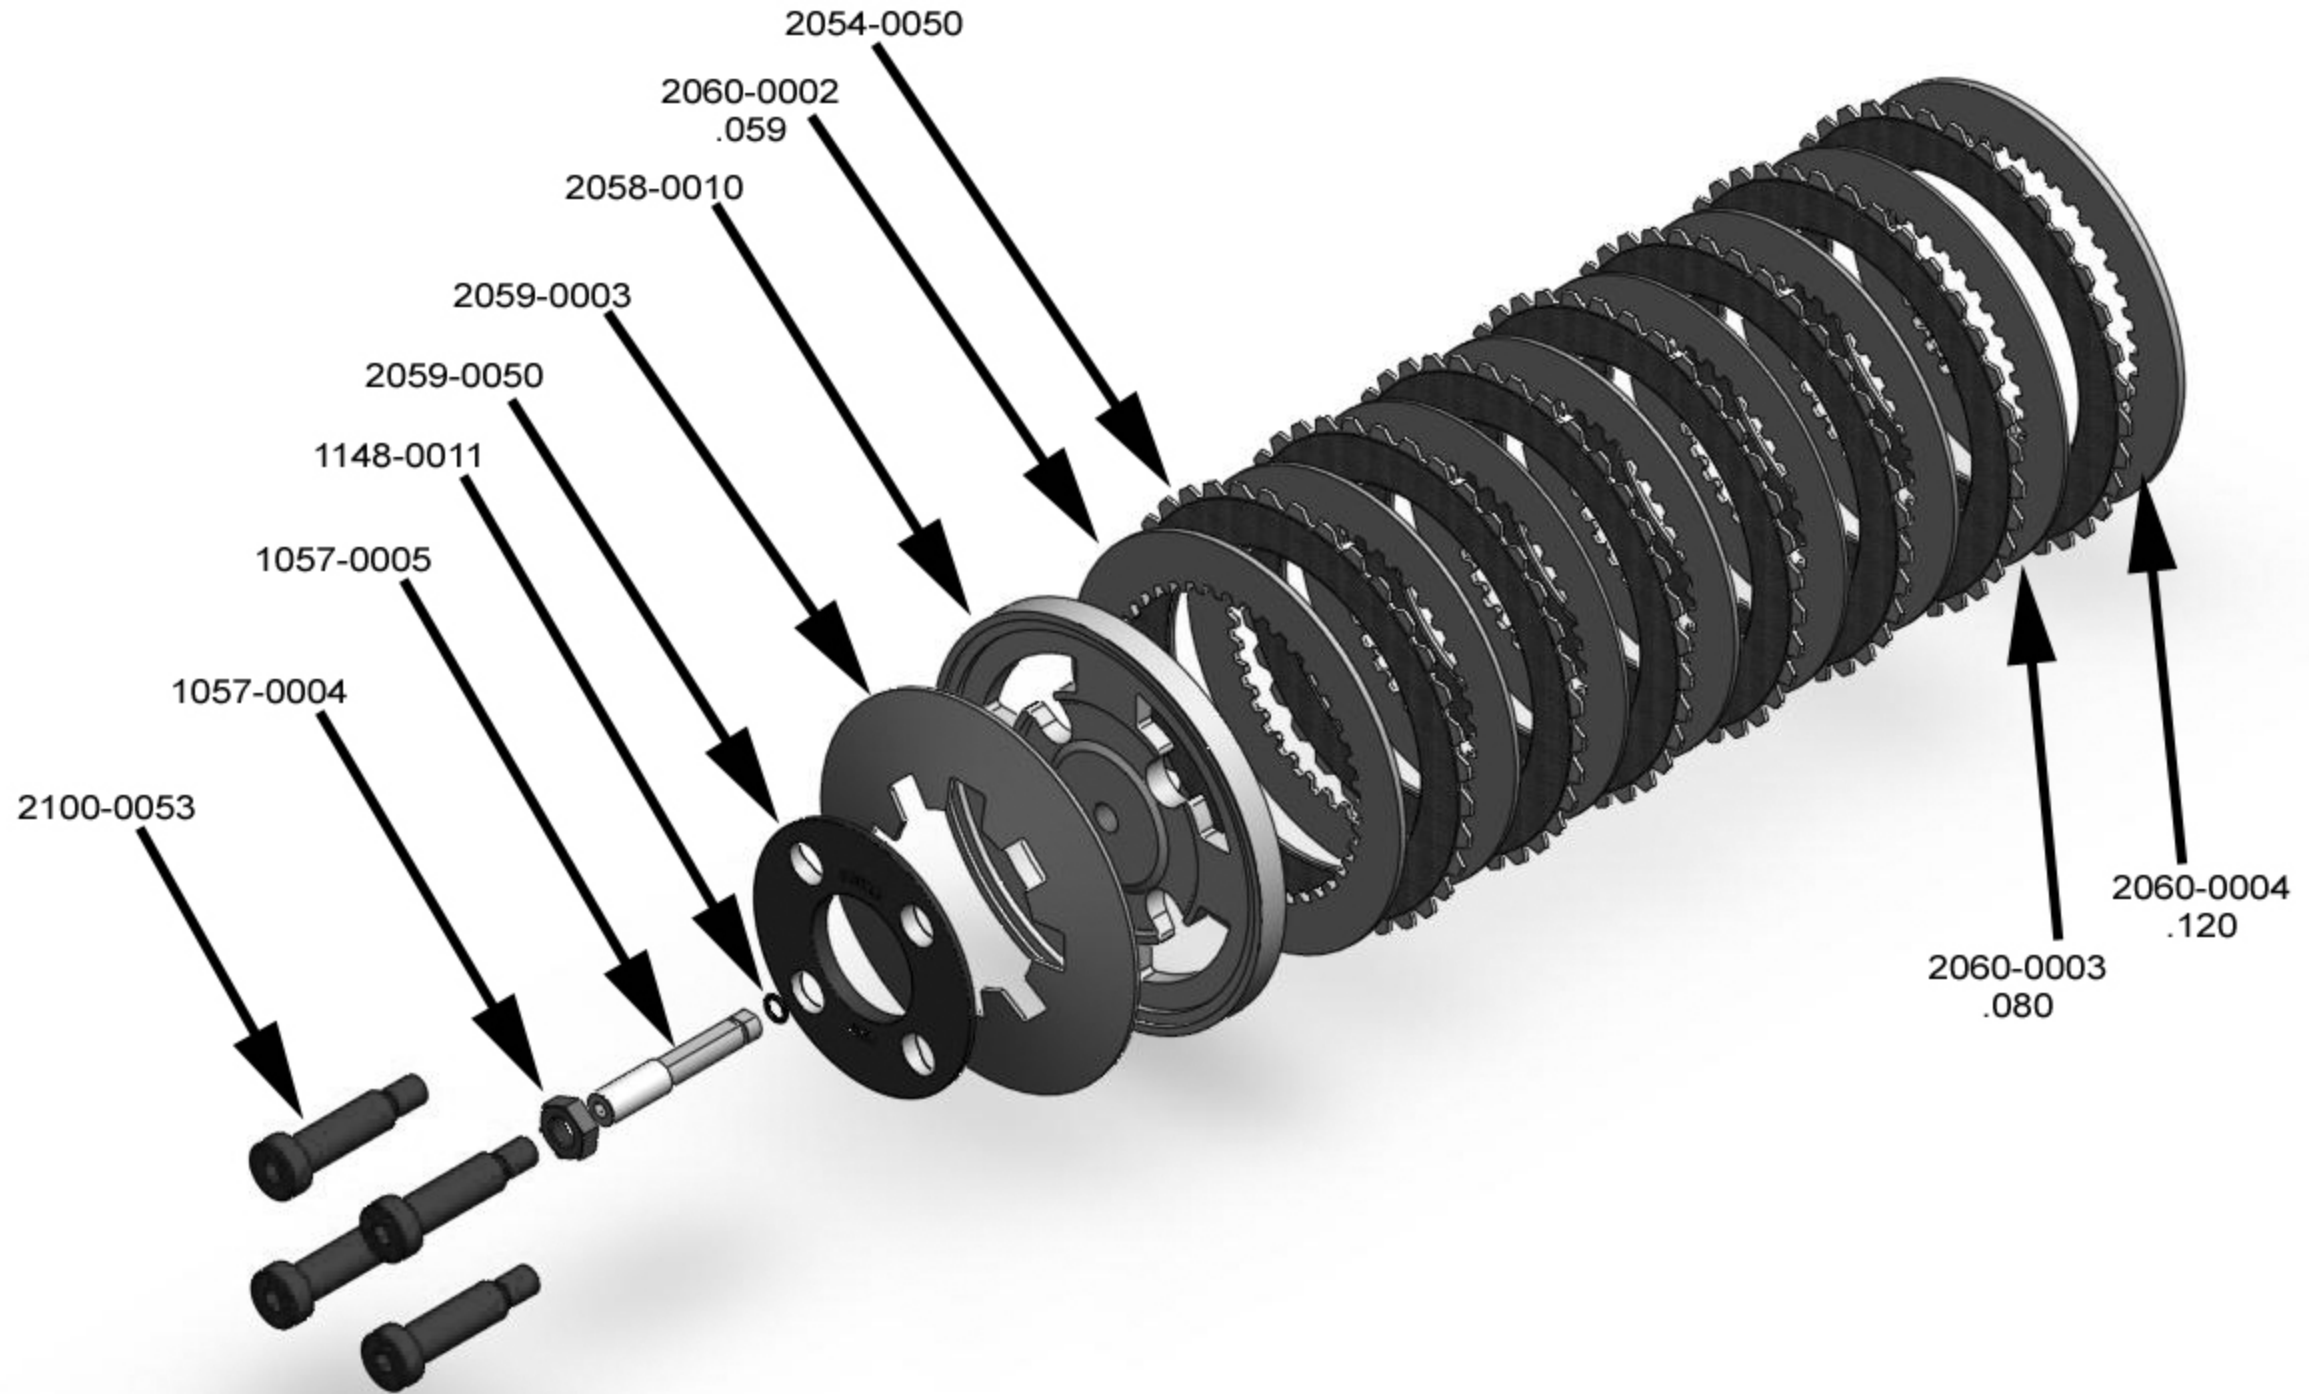

Brute IV Extreme 2007

Outer Guard Ay.

2014-0026

Brute IV Extreme 2007  
Clutch Ay.  
Clutch Pack Ay. (2048-0053)

Brute IV Extreme 2007  
Front Pulley Ay.  
For 240 Rear Tire Softail Models

Brute IV Extreme 2007  
Motorplate Ay.  
2121-0020  
For 240 Tire Softail Models

RIVERA PRIMO INC.

BRUTE IV EXTREME 2007 (240 REAR TIRE MODELS)

EXPLODED VIEWS HOME OF GENUINE PRIMO BELT DRIVES

Brute IV Extreme 2007  
Clutch Basket & Hub Ay.  
2020-0022