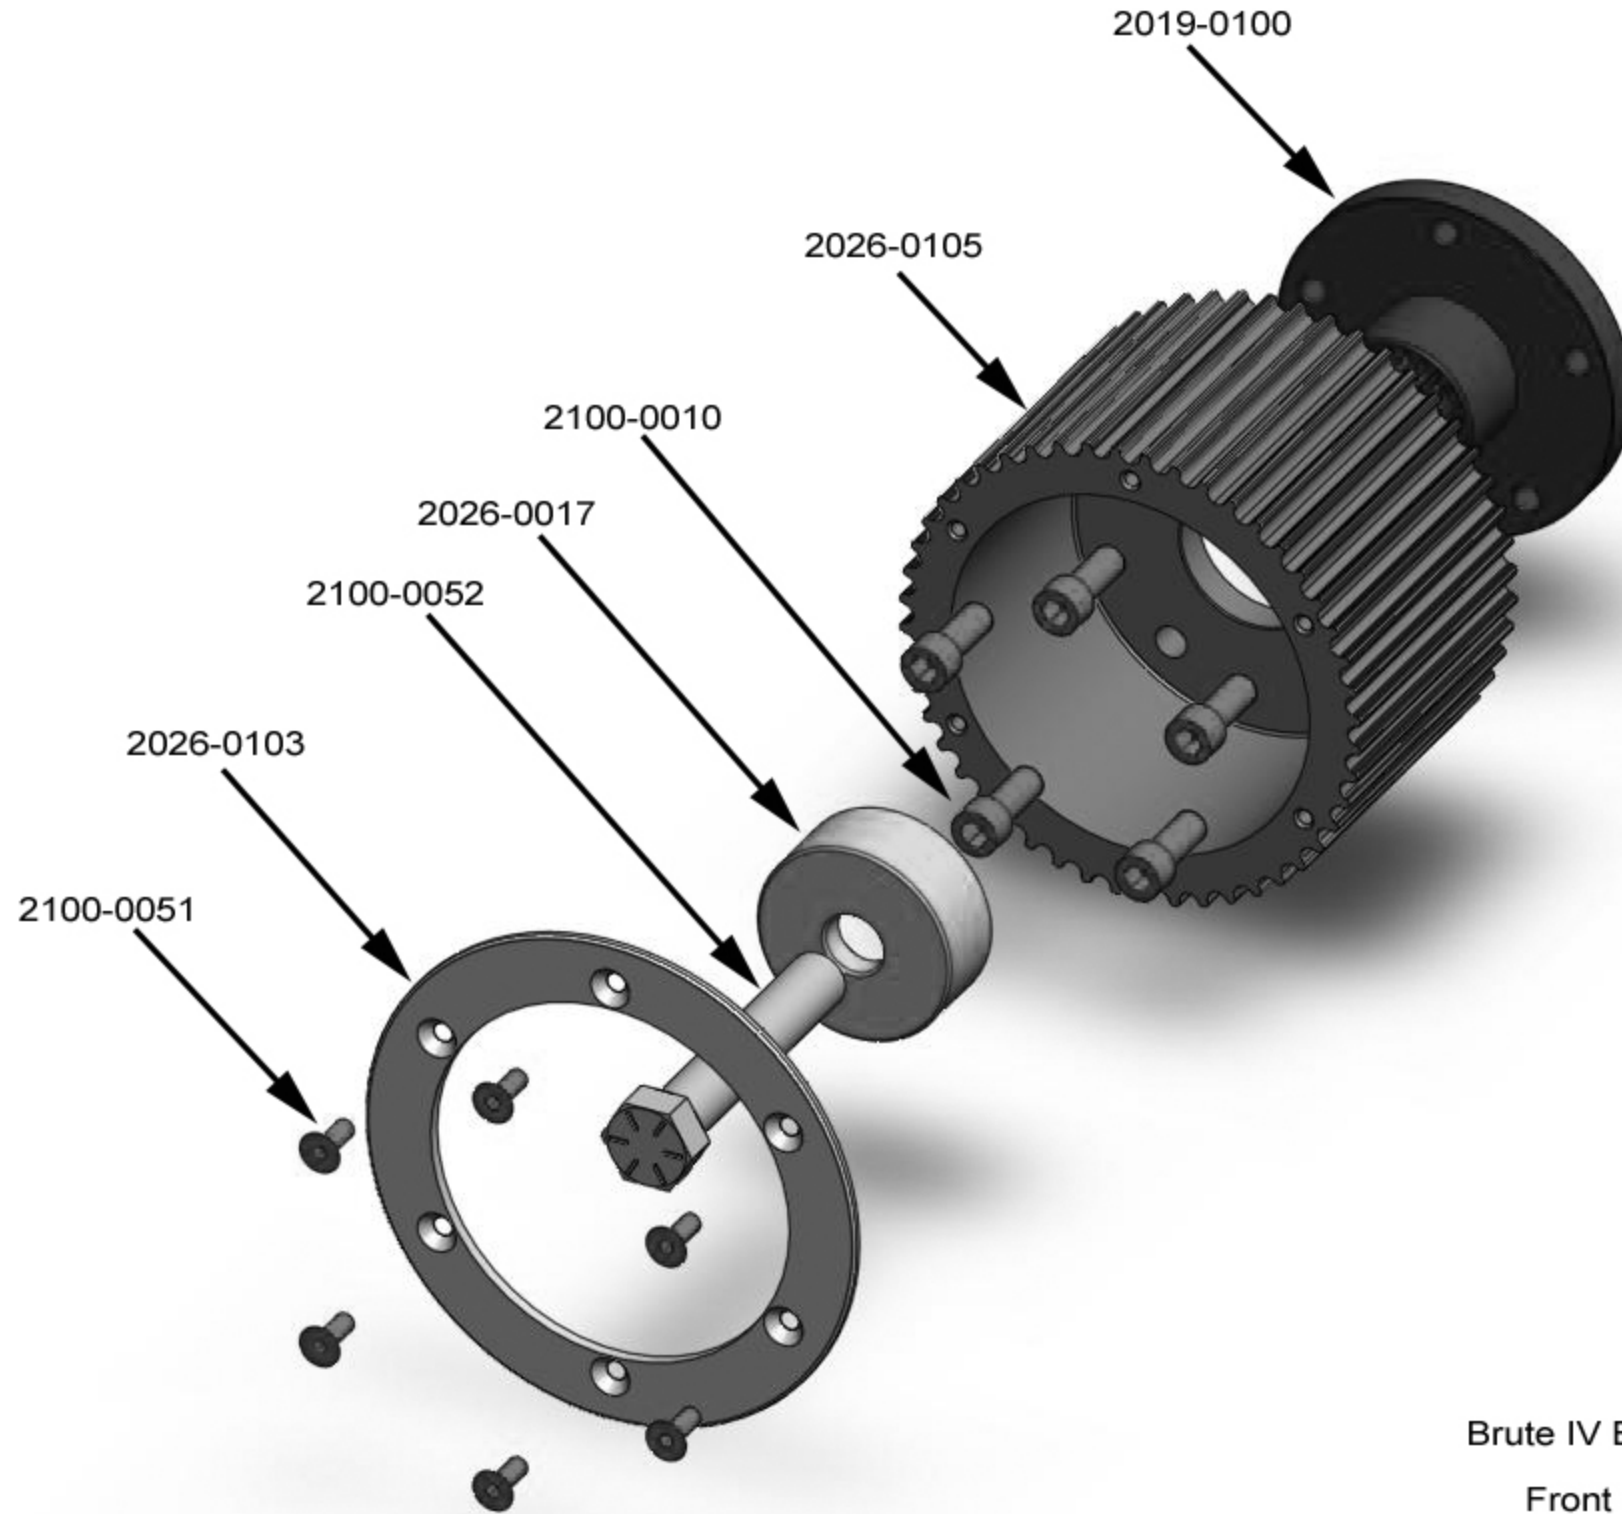

Brute IV Extreme 2007

Outer Guard Ay.

2014-0026

Brute IV Extreme 2007
Clutch Ay.
Clutch Pack Ay. (2048-0053)

Brute IV Extreme 2007

Front Pulley Ay.

2026-0020

Brute IV Extreme 2007
Motorplate Ay.
2121-0020

Brute IV Extreme 2007
Clutch Basket & Hub Ay.
2020-0022