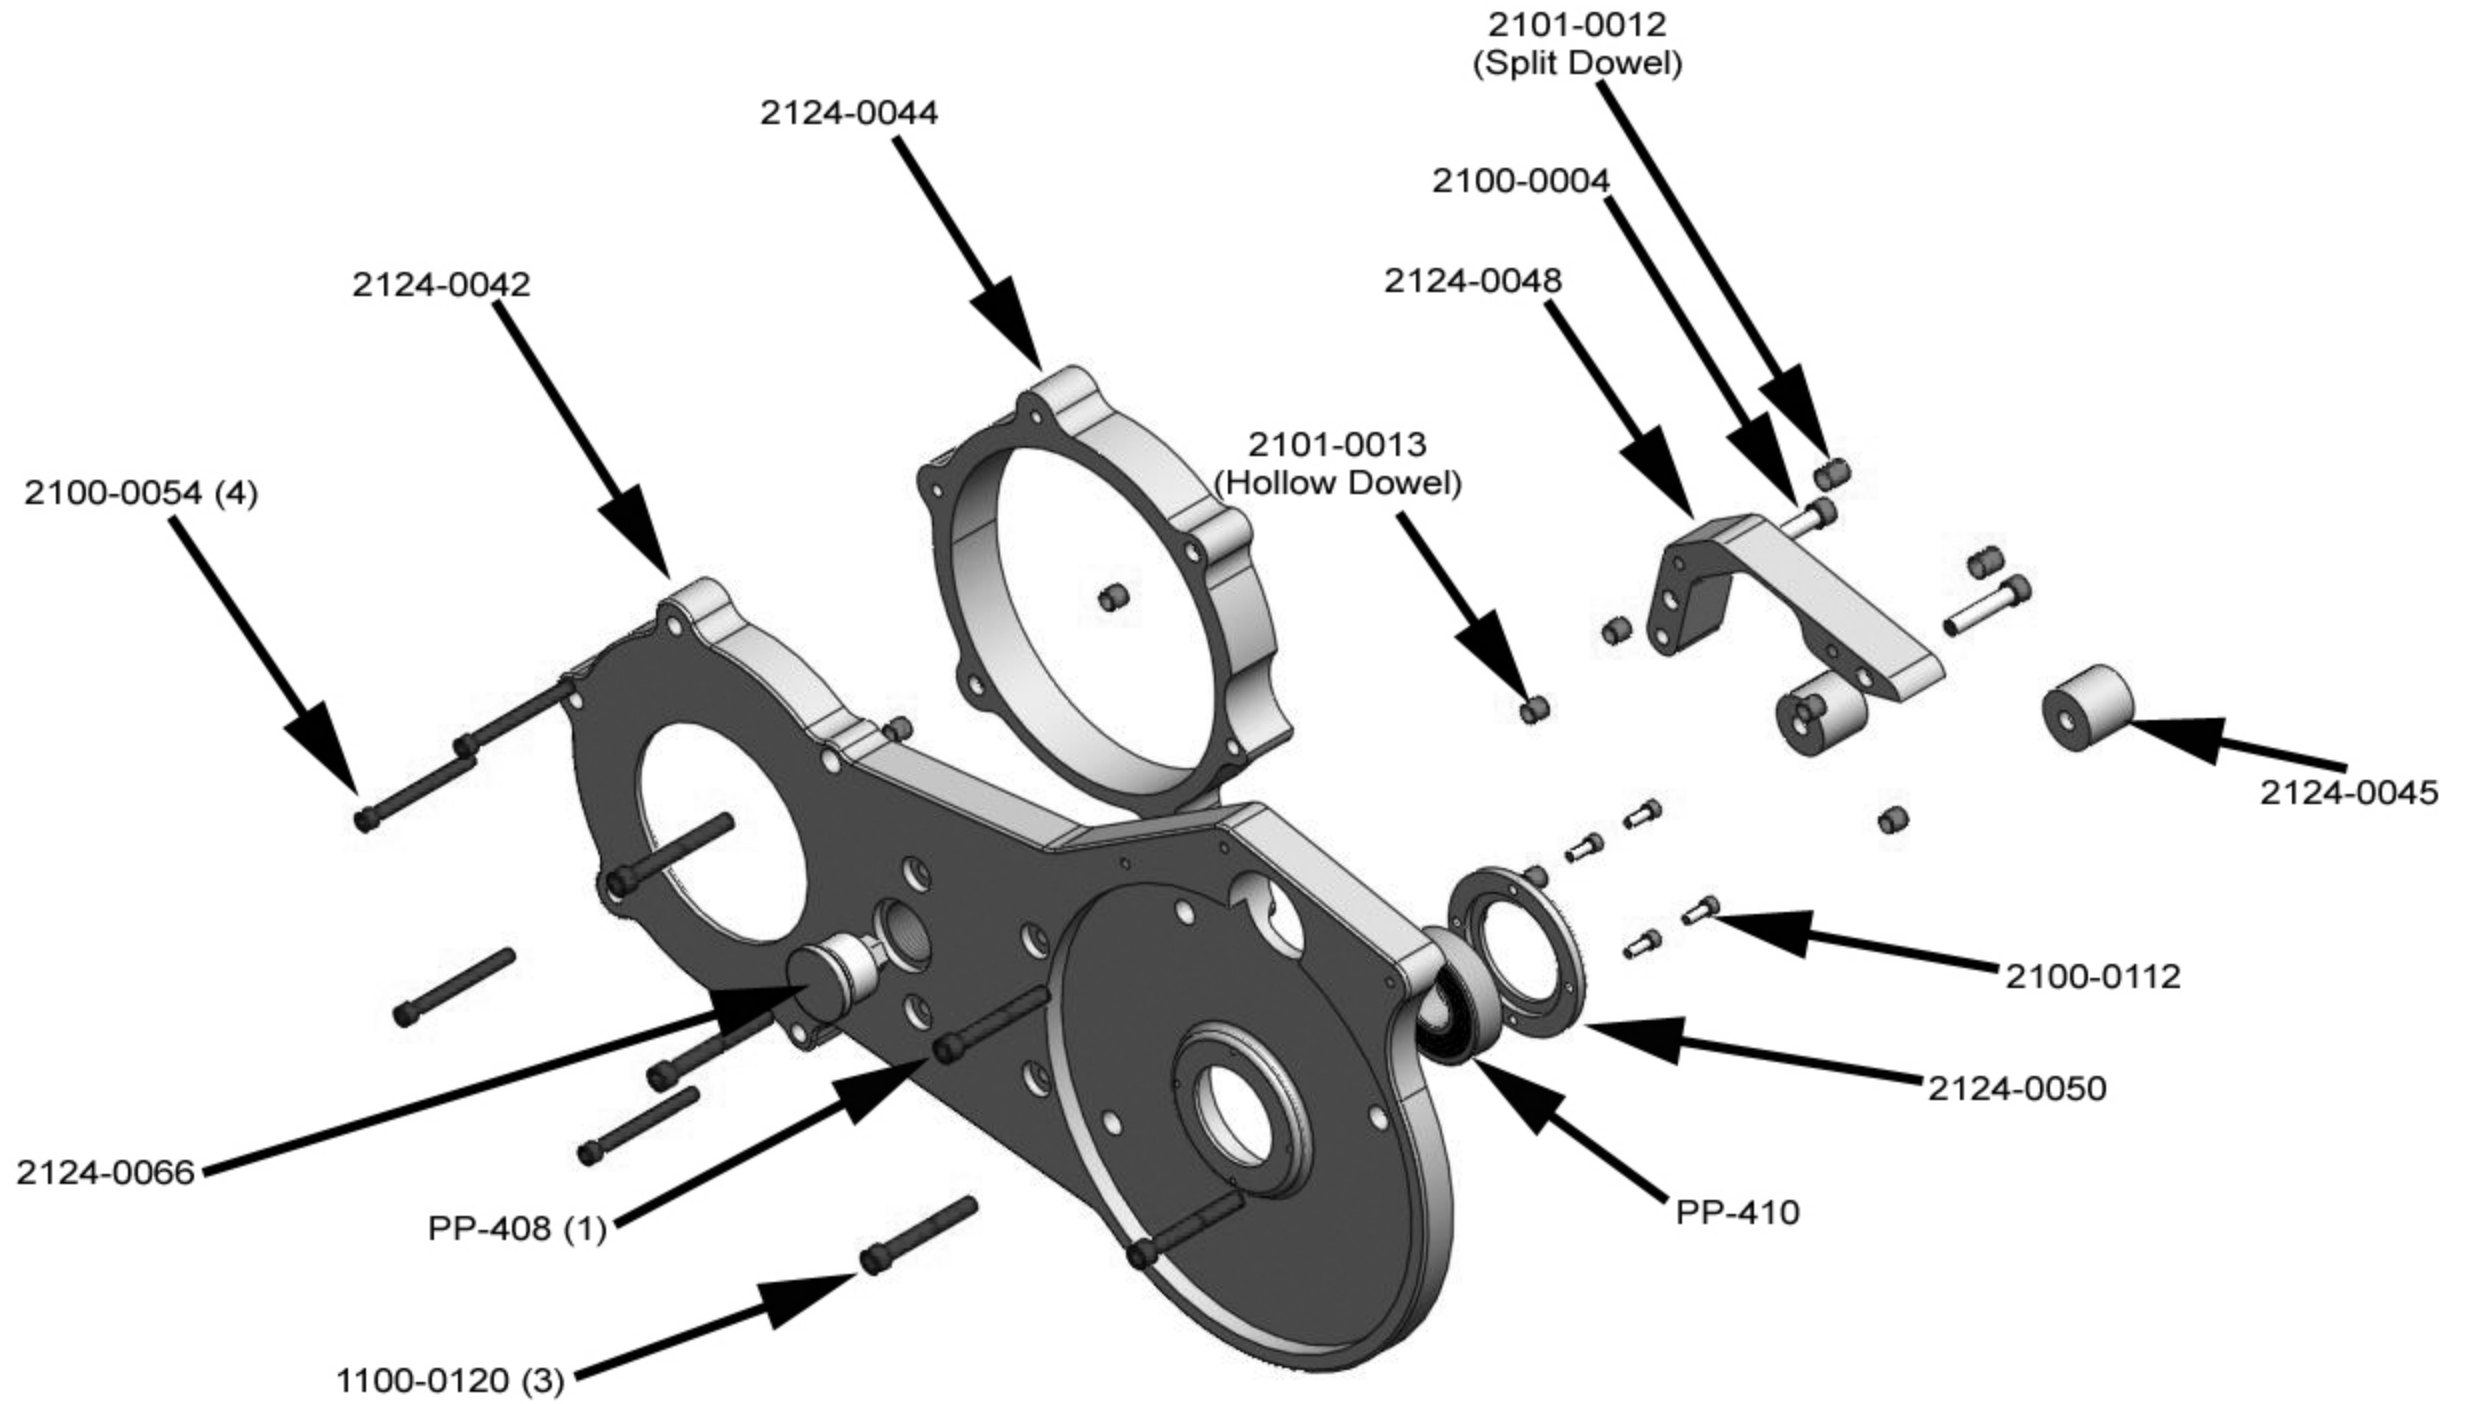

Brute IV Extreme 2007

Outer Guard Ay.

2014-0026

Brute IV Extreme 2007
Clutch Ay.
Clutch Pack Ay. (2048-0053)

Brute IV Extreme 2007

Front Pulley Ay.

2026-0020

Brute IV Extreme 2007
Motorplate Ay.
2121-0020

Brute IV Extreme 2007
Clutch Basket & Hub Ay.
2020-0022