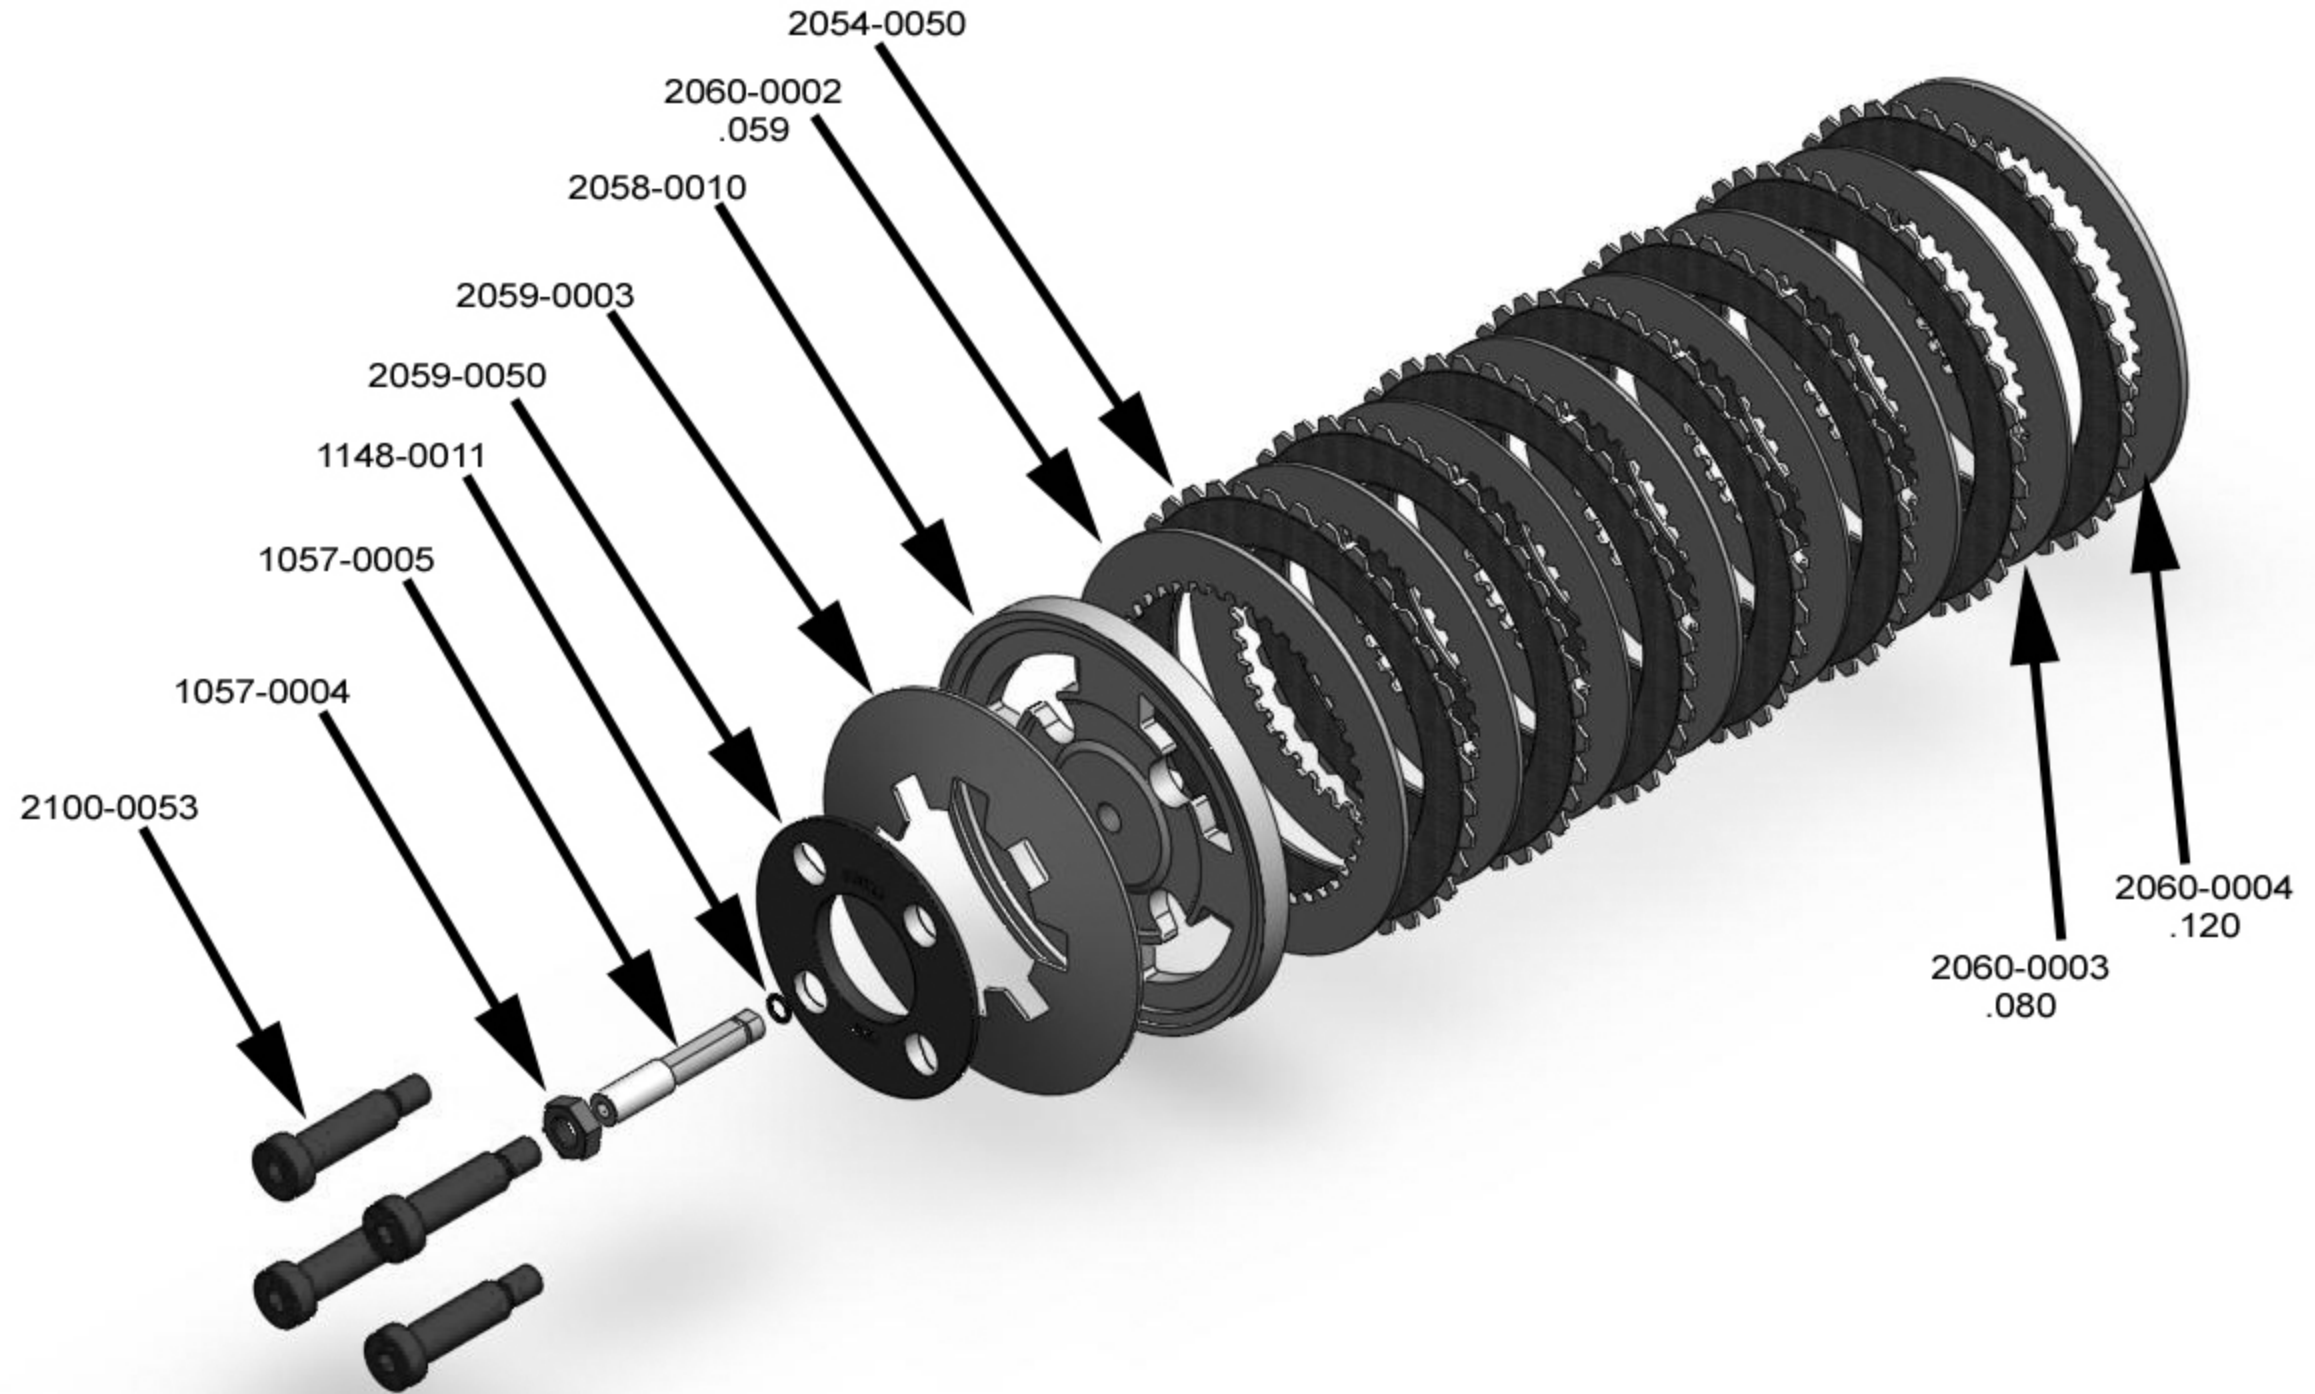

Brute IV Extreme 2007

Outer Guard Ay.

2014-0026

Brute IV Extreme 2007
Clutch Ay.
Clutch Pack Ay. (2048-0053)

Brute IV Extreme 2007

Front Pulley Ay.

2026-0020

Brute IV Extreme 2007
Motorplate Ay.
2121-0020

Brute IV Extreme 2007
Clutch Basket & Hub Ay.
2020-0022