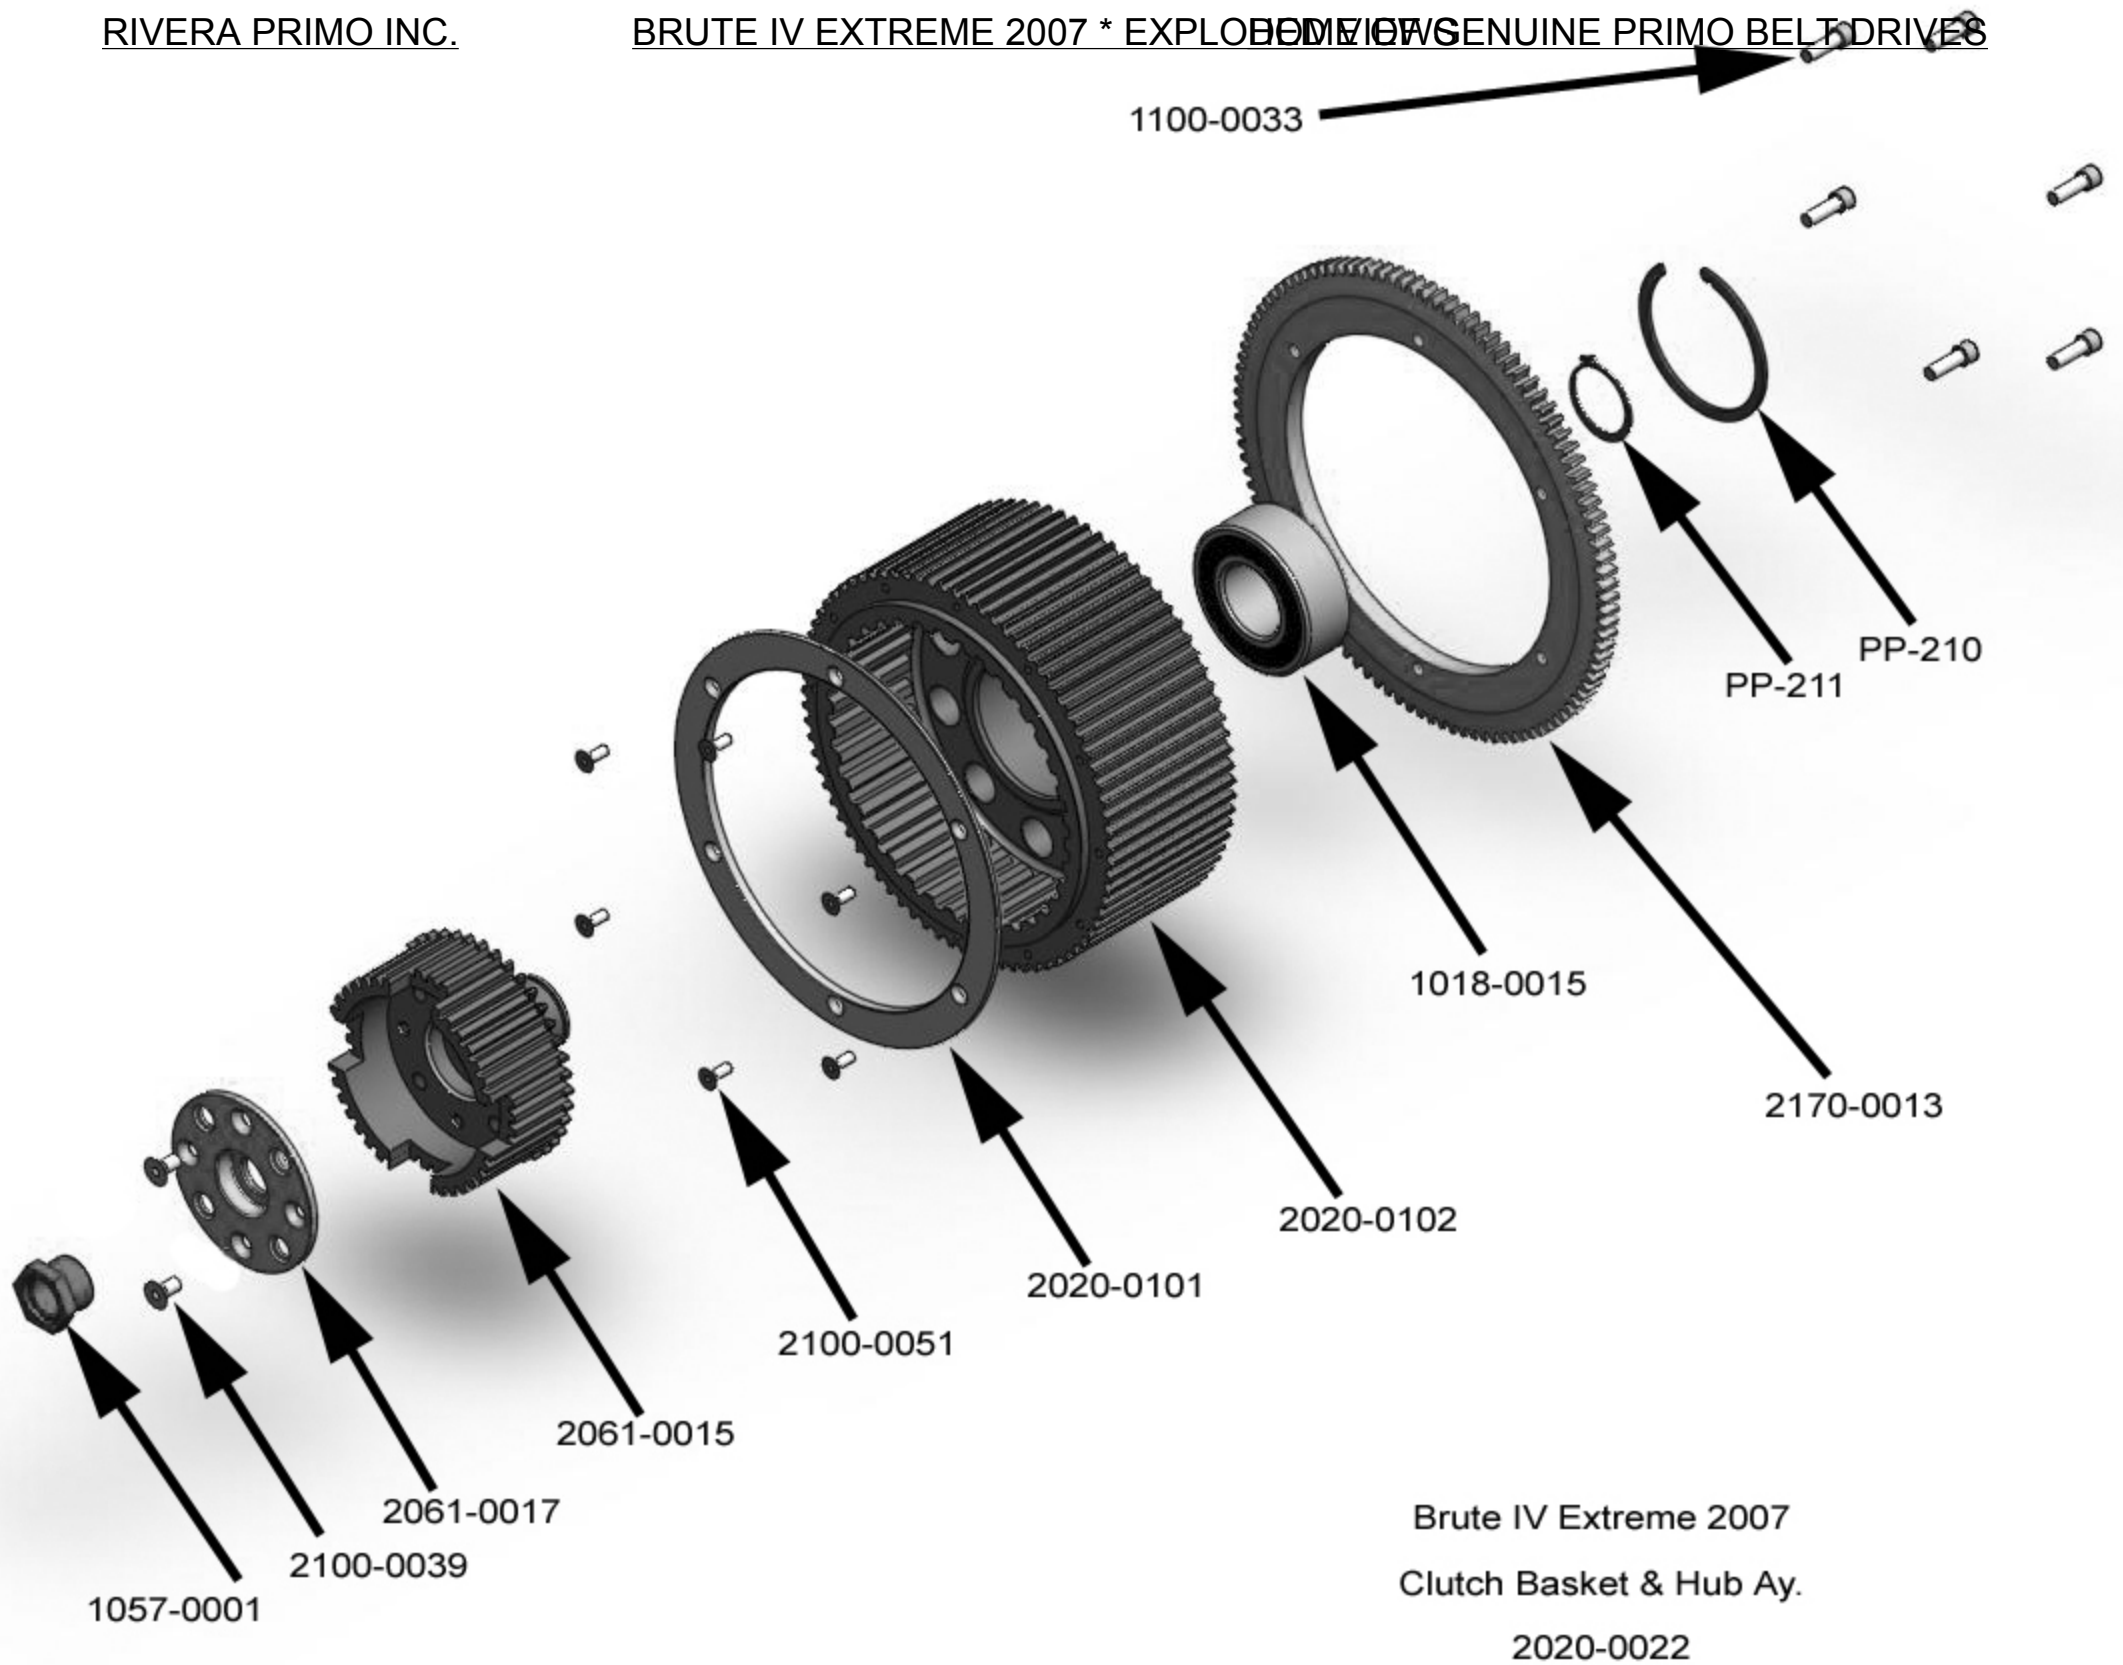

Brute IV Extreme 2007

Outer Guard Ay.

2014-0026

Brute IV Extreme 2007
Clutch Ay.
Clutch Pack Ay. (2048-0053)

Brute IV Extreme 2007

Front Pulley Ay.

2026-0020

Brute IV Extreme 2007
Motorplate Ay.
2121-0020

Brute IV Extreme 2007
Clutch Basket & Hub Ay.
2020-0022