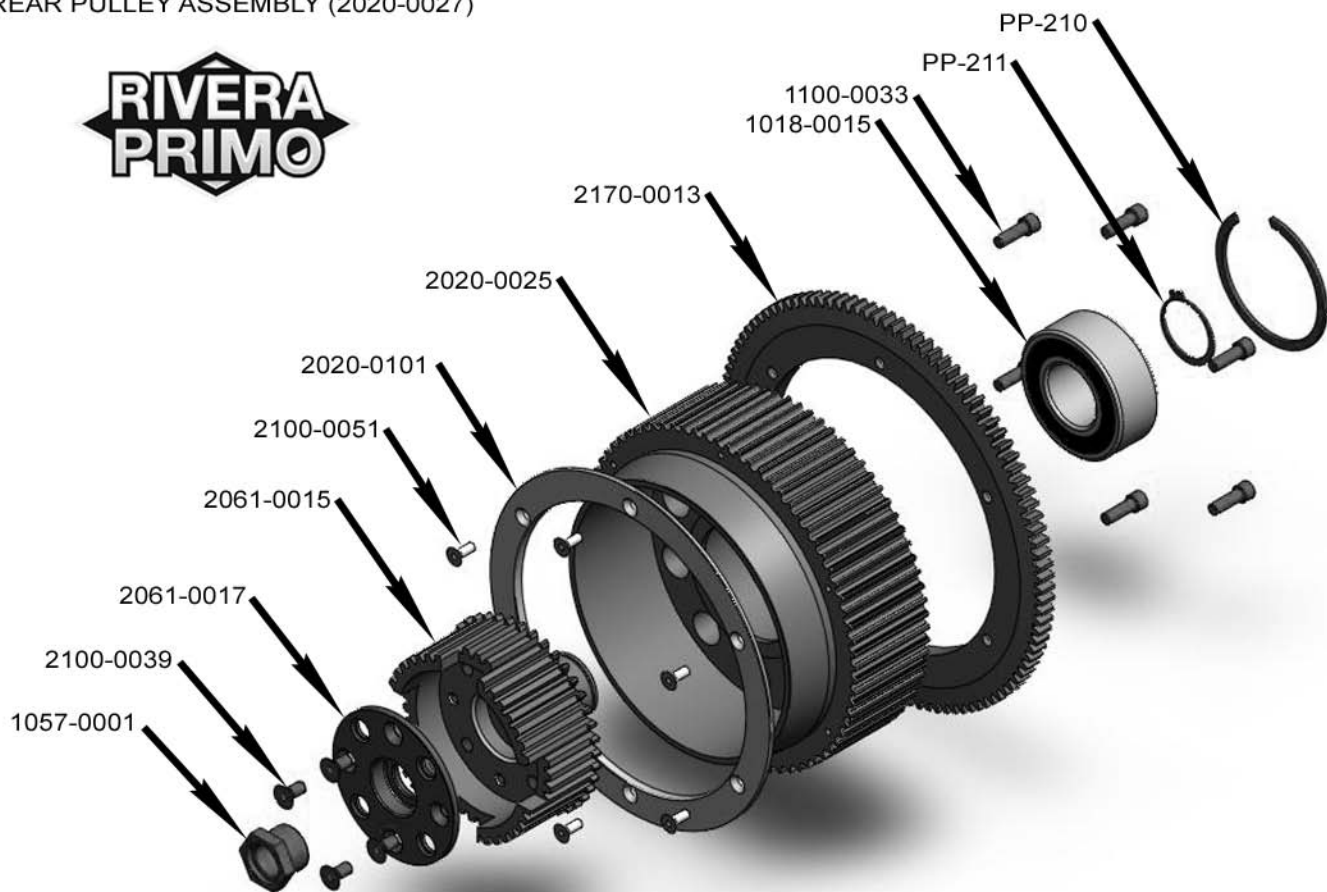

BRUTE IV EXTREME 2007 TOURING
FITS ALL TOURING MODELS 2007 & LATER
2016-0126 & 2016-0127

BRUTE IV EXTREME 2007 TOURING
STARTER COVER

2100-0113

2123-0016

**PRIMO
BELT DRIVES**

BRUTE IV EXTREME 2007 TOURING
FRONT PULLEY ASSEMBLY (2026-0023)

BRUTE IV EXTREME 2007 TOURING
REAR PULLEY ASSEMBLY (2020-0027)

BRUTE IV EXTREME 2007 TOURING
CLUTCH ASSEMBLY

BRUTE IV EXTREME 2007 TOURING
OUTER GUARD ASSEMBLY (2014-0046)