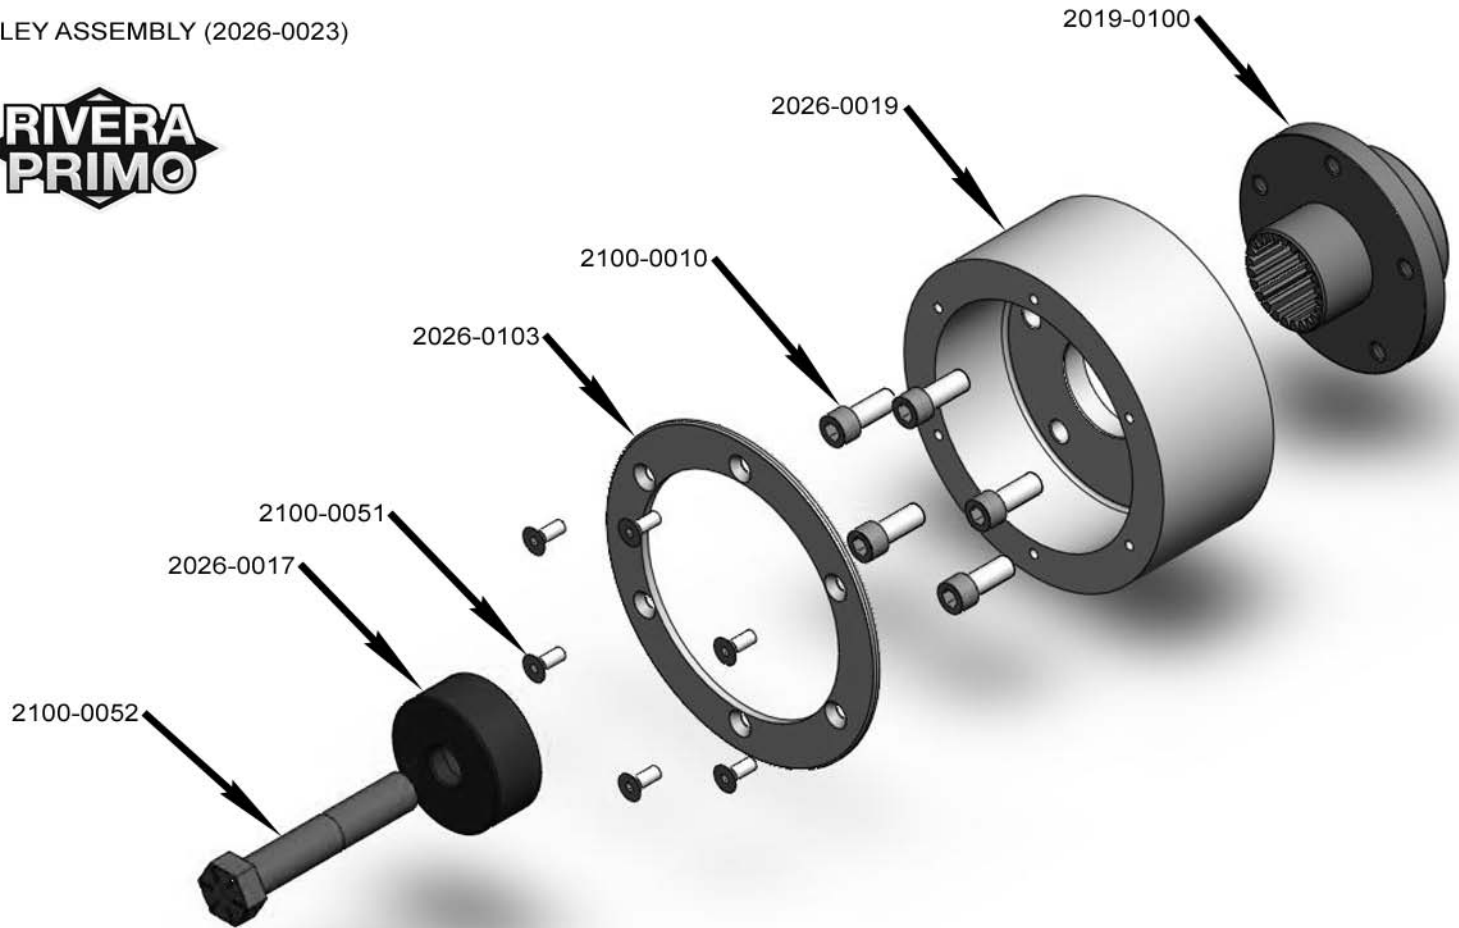

BRUTE IV EXTREME 2007 TOURING
FITS ALL TOURING MODELS 2007 & LATER
2016-0126 & 2016-0127

BRUTE IV EXTREME 2007 TOURING
STARTER COVER

2100-0113

2123-0016

**PRIMO
BELT DRIVES**

BRUTE IV EXTREME 2007 TOURING
FRONT PULLEY ASSEMBLY (2026-0023)

BRUTE IV EXTREME 2007 TOURING
REAR PULLEY ASSEMBLY (2020-0027)

BRUTE IV EXTREME 2007 TOURING
CLUTCH ASSEMBLY

BRUTE IV EXTREME 2007 TOURING
OUTER GUARD ASSEMBLY (2014-0046)