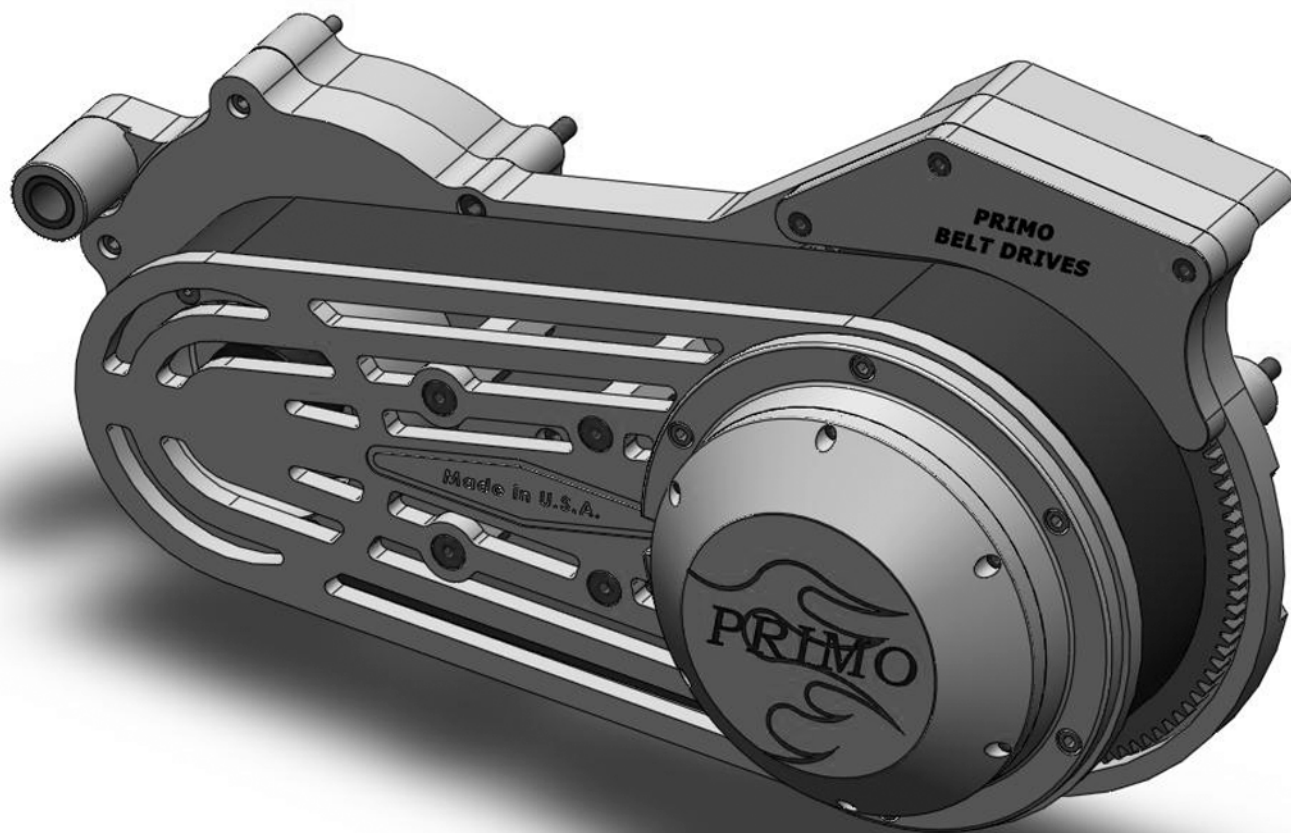

BRUTE IV EXTREME 2007 TOURING
FITS ALL TOURING MODELS 2007 & LATER
2016-0126 & 2016-0127

BRUTE IV EXTREME 2007 TOURING
STARTER COVER

2100-0113

2123-0016

**PRIMO
BELT DRIVES**

BRUTE IV EXTREME 2007 TOURING
FRONT PULLEY ASSEMBLY (2026-0023)

BRUTE IV EXTREME 2007 TOURING
REAR PULLEY ASSEMBLY (2020-0027)

BRUTE IV EXTREME 2007 TOURING
CLUTCH ASSEMBLY

BRUTE IV EXTREME 2007 TOURING
OUTER GUARD ASSEMBLY (2014-0046)