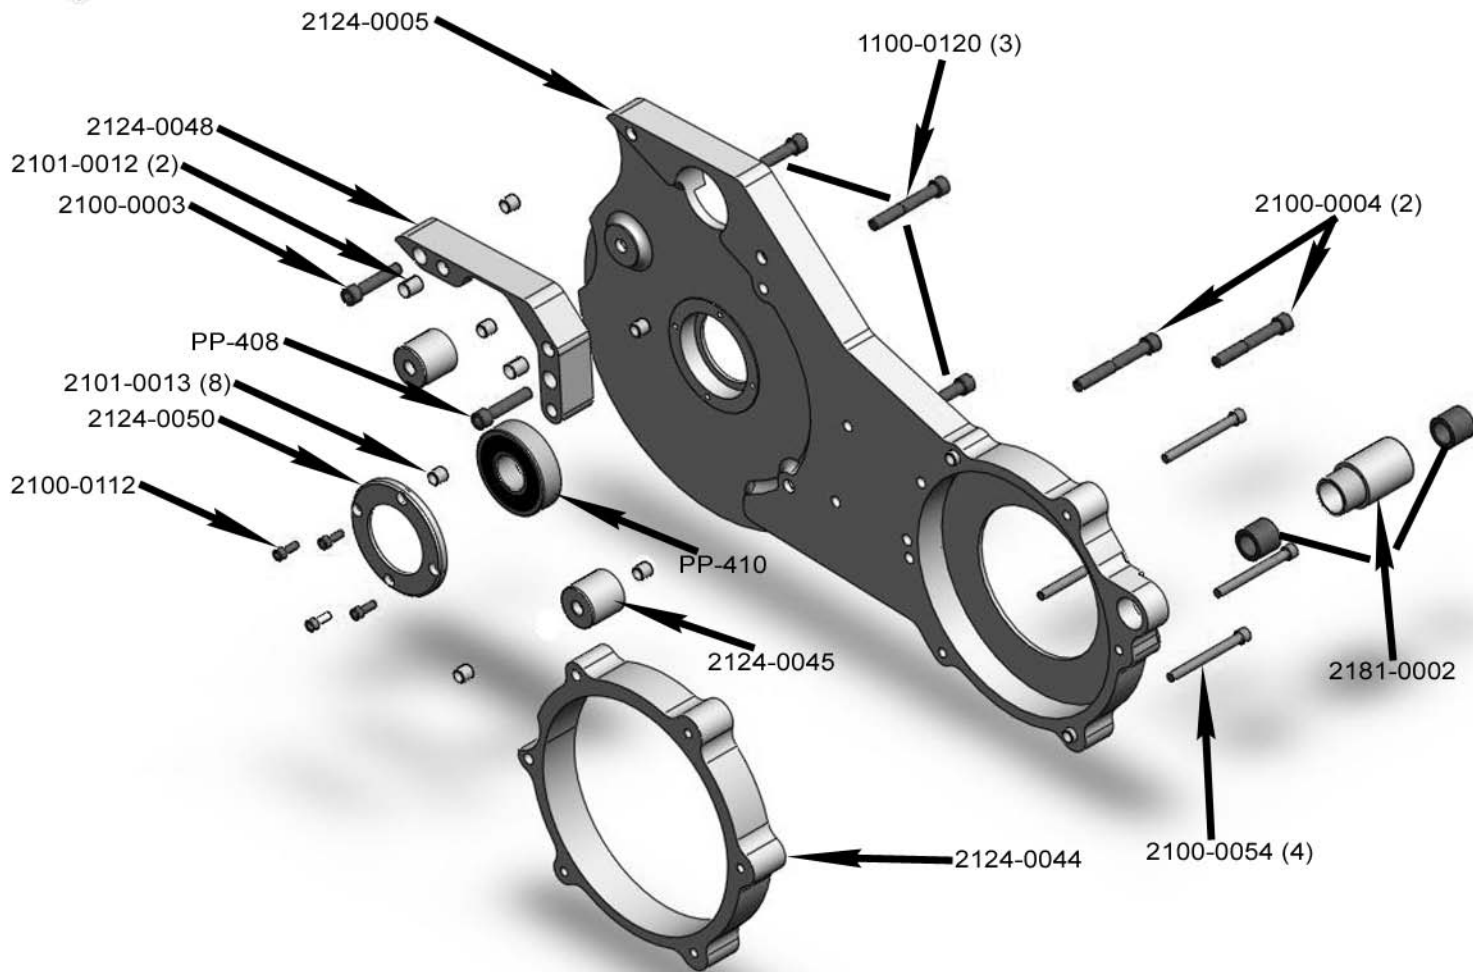

BRUTE IV EXTREME 2007 TOURING
FITS ALL TOURING MODELS 2007 & LATER
2016-0126 & 2016-0127

BRUTE IV EXTREME 2007 TOURING
STARTER COVER

2100-0113

2123-0016

**PRIMO
BELT DRIVES**

BRUTE IV EXTREME 2007 TOURING
FRONT PULLEY ASSEMBLY (2026-0023)

BRUTE IV EXTREME 2007 TOURING
REAR PULLEY ASSEMBLY (2020-0027)

BRUTE IV EXTREME 2007 TOURING
CLUTCH ASSEMBLY

BRUTE IV EXTREME 2007 TOURING
OUTER GUARD ASSEMBLY (2014-0046)