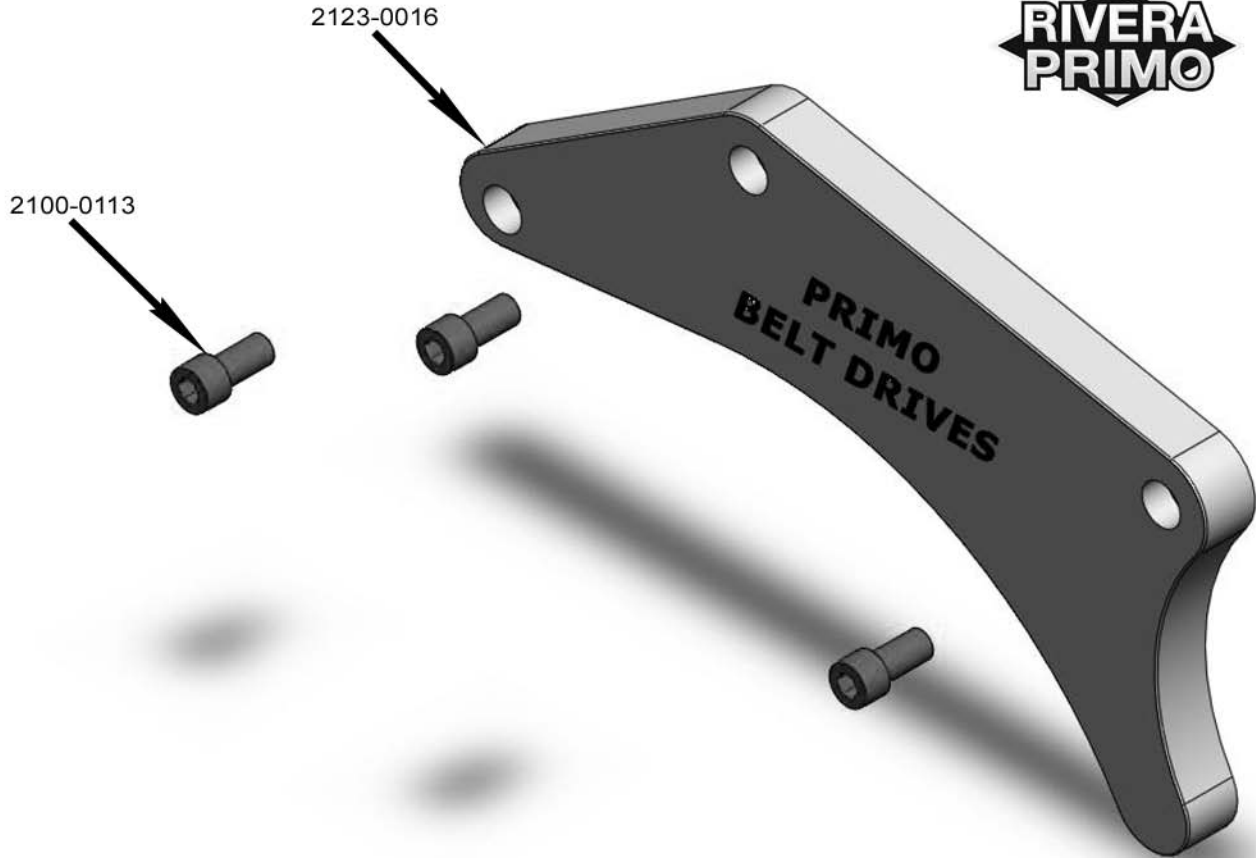

BRUTE IV EXTREME 2007 TOURING
FITS ALL TOURING MODELS 2007 & LATER
2016-0126 & 2016-0127

BRUTE IV EXTREME 2007 TOURING
STARTER COVER

2100-0113

2123-0016

**PRIMO
BELT DRIVES**

BRUTE IV EXTREME 2007 TOURING
FRONT PULLEY ASSEMBLY (2026-0023)

BRUTE IV EXTREME 2007 TOURING
REAR PULLEY ASSEMBLY (2020-0027)

BRUTE IV EXTREME 2007 TOURING
CLUTCH ASSEMBLY

BRUTE IV EXTREME 2007 TOURING
OUTER GUARD ASSEMBLY (2014-0046)