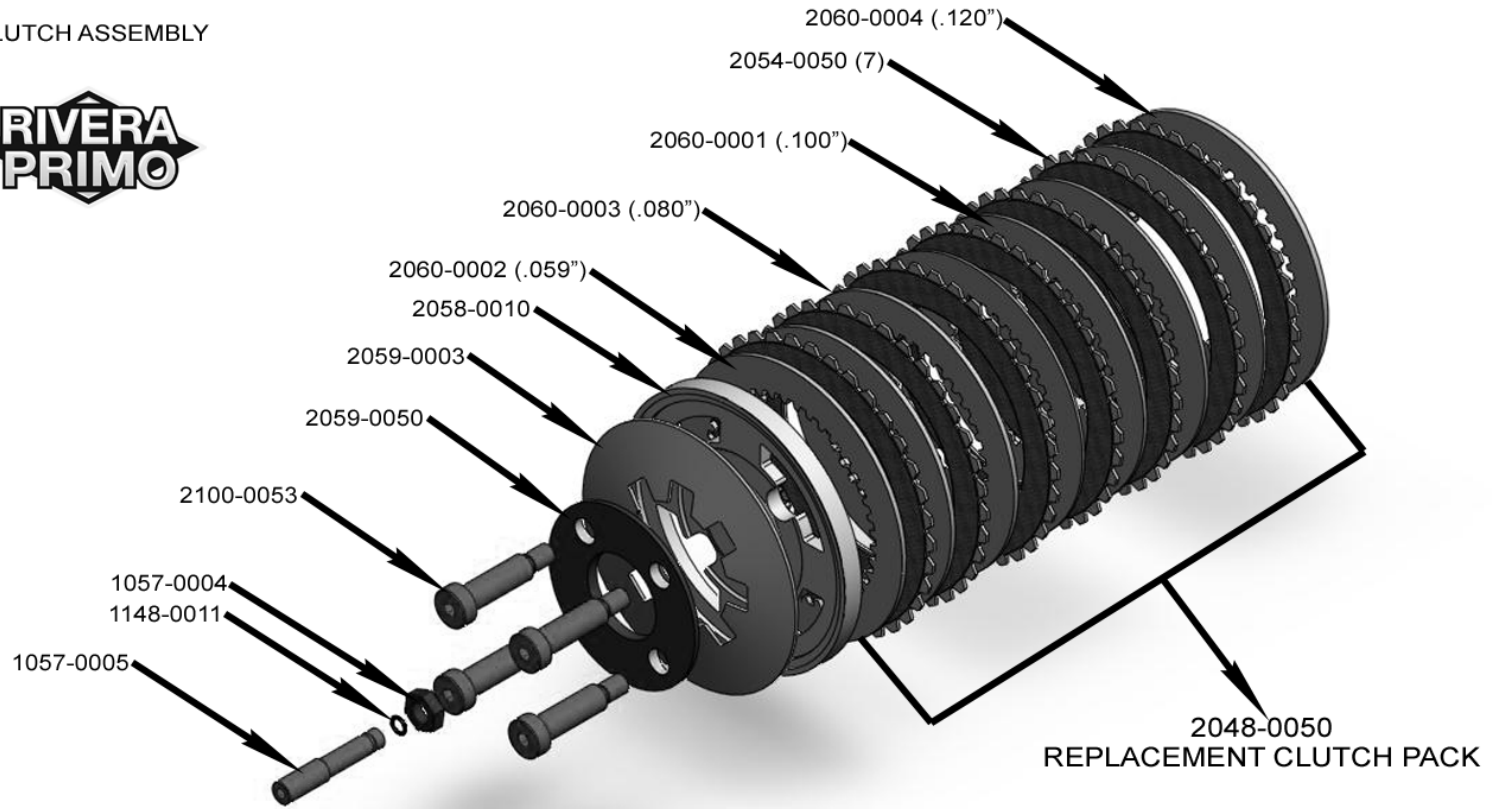

BRUTE IV EXTREME 2007 TOURING
FITS ALL TOURING MODELS 2007 & LATER
2016-0126 & 2016-0127

BRUTE IV EXTREME 2007 TOURING
STARTER COVER

2100-0113

2123-0016

**PRIMO
BELT DRIVES**

BRUTE IV EXTREME 2007 TOURING
FRONT PULLEY ASSEMBLY (2026-0023)

BRUTE IV EXTREME 2007 TOURING
REAR PULLEY ASSEMBLY (2020-0027)

BRUTE IV EXTREME 2007 TOURING
CLUTCH ASSEMBLY

BRUTE IV EXTREME 2007 TOURING
OUTER GUARD ASSEMBLY (2014-0046)